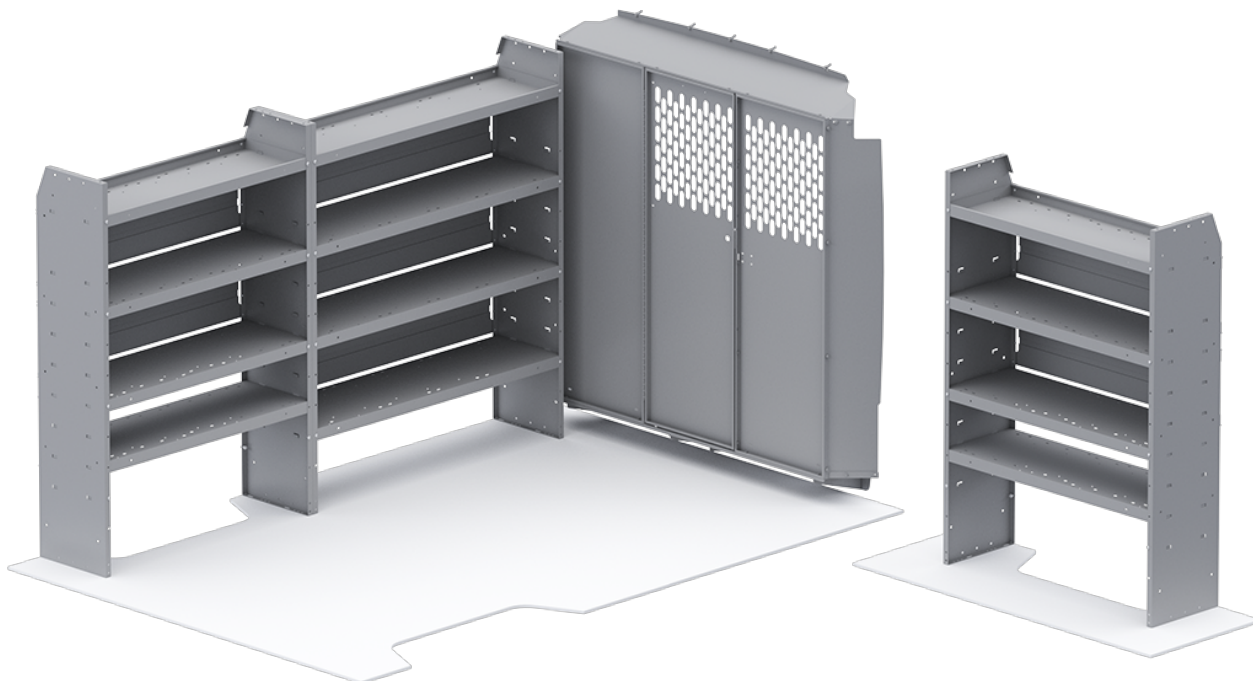

QUICK PACKAGE GO - PROMASTER 136" WB STANDARD/HIGH ROOF

Part # : FFG-PMR

The ideal starter package, with a bulk head partition and three shelving units to get you quickly on the road. And your upfitter can easily add Holman brand accessories and options as your business grows.

Holman Quick Packages are only available from authorized Holman Distributors.

PACKAGE INCLUDES

ITEM	DESCRIPTION	QTY
40651	Partition - Perforated - Sprinter Std Roof, NV High Roof, ProMaster Std/High Roof	1
4064P	Partition Wing Kit - ProMaster Low/High Roof	1
48424	Shelf Unit - 42" W x 60" H x 14" D	2
48524	Shelf Unit - 52" W x 60" H x 14" D	1