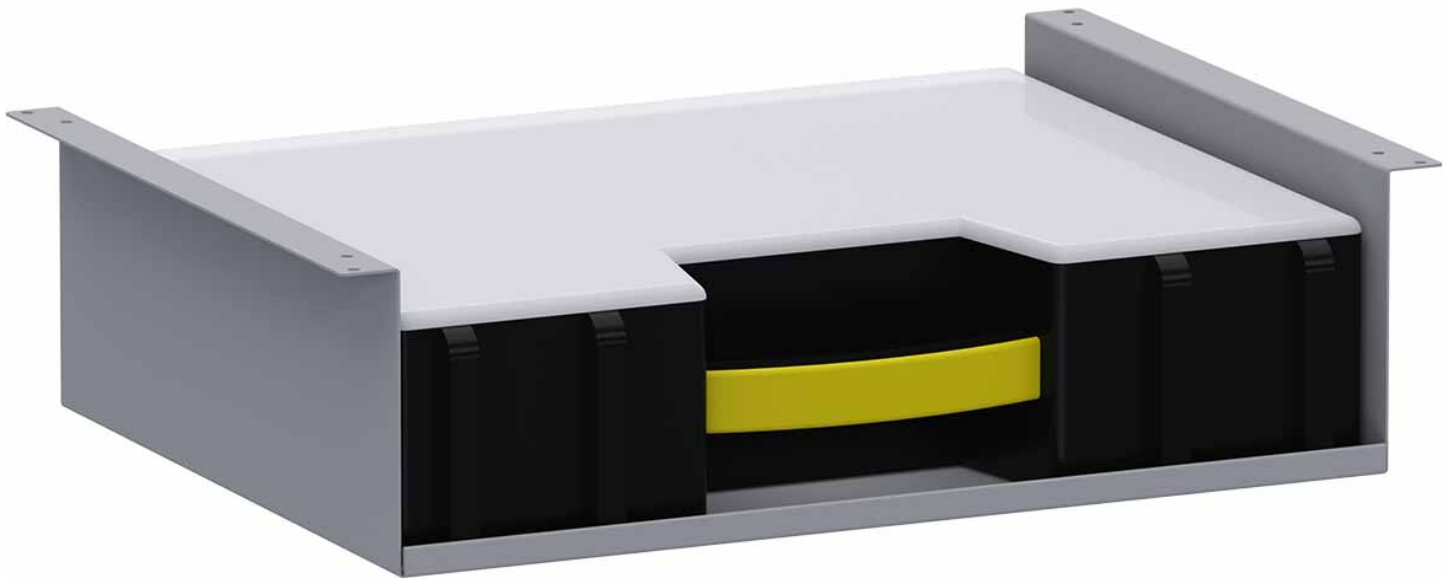

## **KARGO CASE SHELF BRACKET - BRACKET ONLY - USE WITH 40350 OR 40351**

**Part # : 40391**

### **Keep your small parts secure and mobile**

Kargo Case Shelf Bracket mounts easily to Holman shelving, making it easy to grab and take your small parts with you.