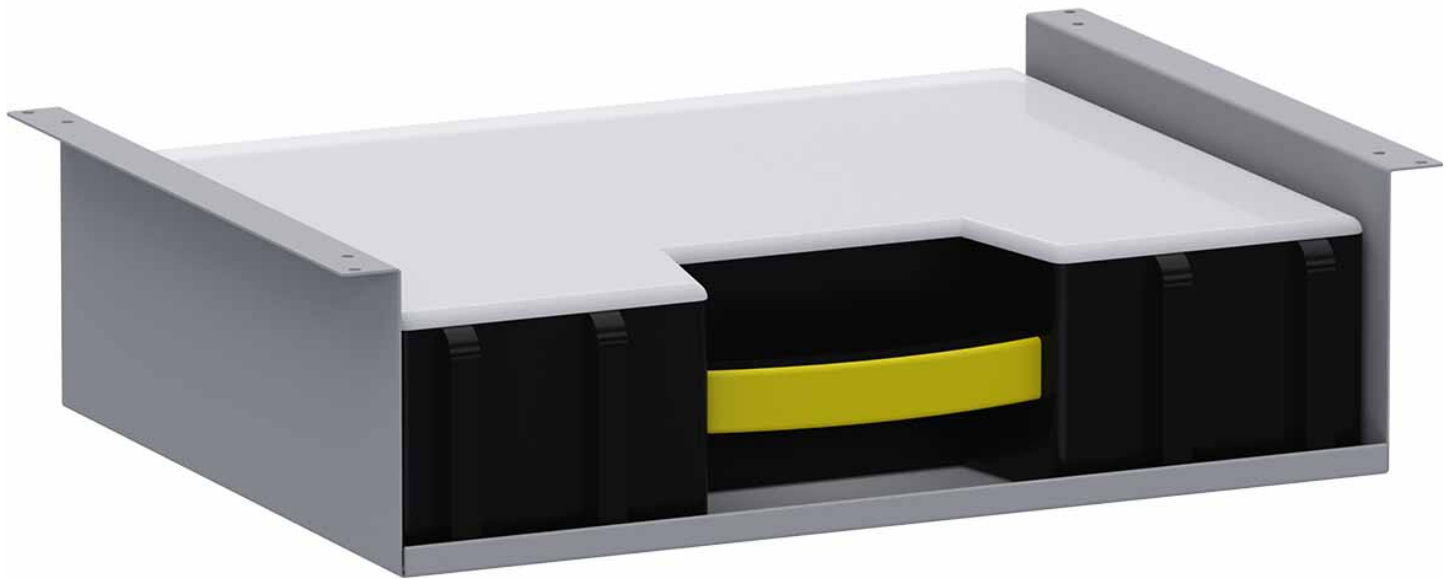

## **CARGO CASE SHELF BRACKET - 40351 INCLUDED**

---

**Part # : 40391**

### **Keep your small parts secure and mobile**

Kargo Case Shelf Bracket mounts easily to Holman shelving, making it easy to grab and take your small parts with you.