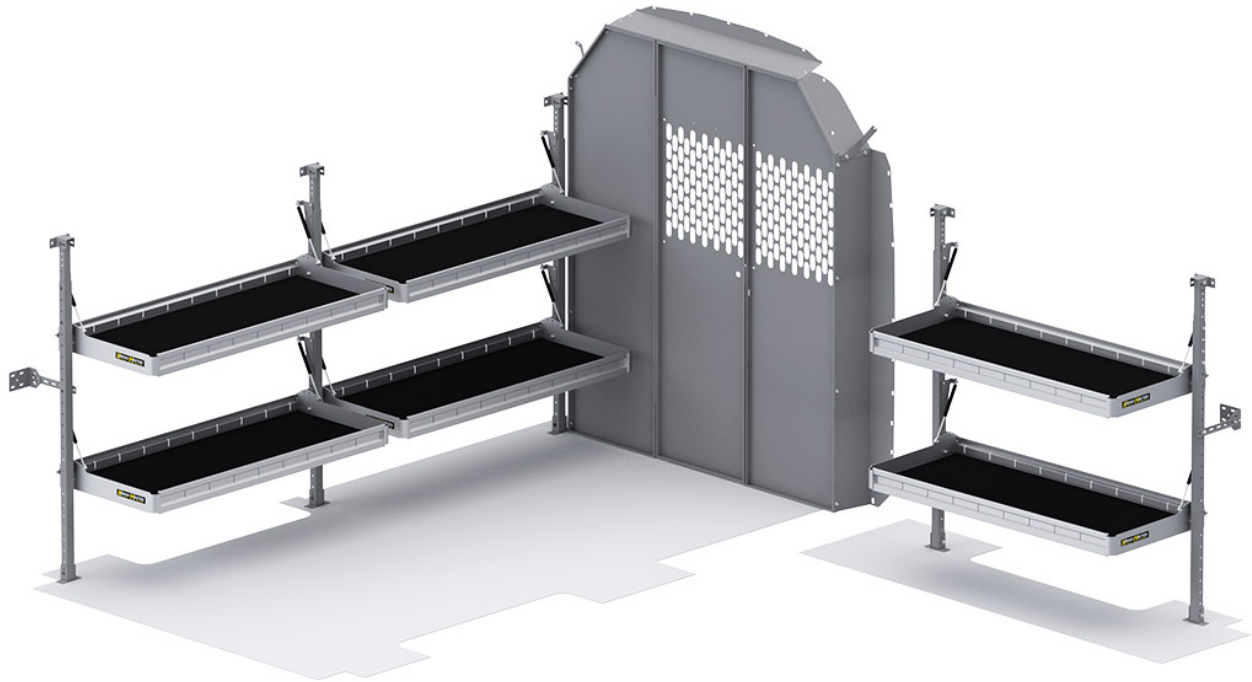

FOLDING SHELVES PACKAGE - TRANSIT 130" WB MID ROOF

Part # : 51TRM

PACKAGE INCLUDES

ITEM	DESCRIPTION	QTY
48486	Folding Shelf Unit - 48" W x 20" D	2
48487	Folding Shelf - Extra Shelf - 48" W x 20" D	2
48007	Folding Shelf - Leg	1
40660	Partition - Perforated - Transit Mid/High Roof, Sprinter High Roof	1
40669TM	Partition Wing Kit - Transit Mid Roof - For use with 4066X partitions	1