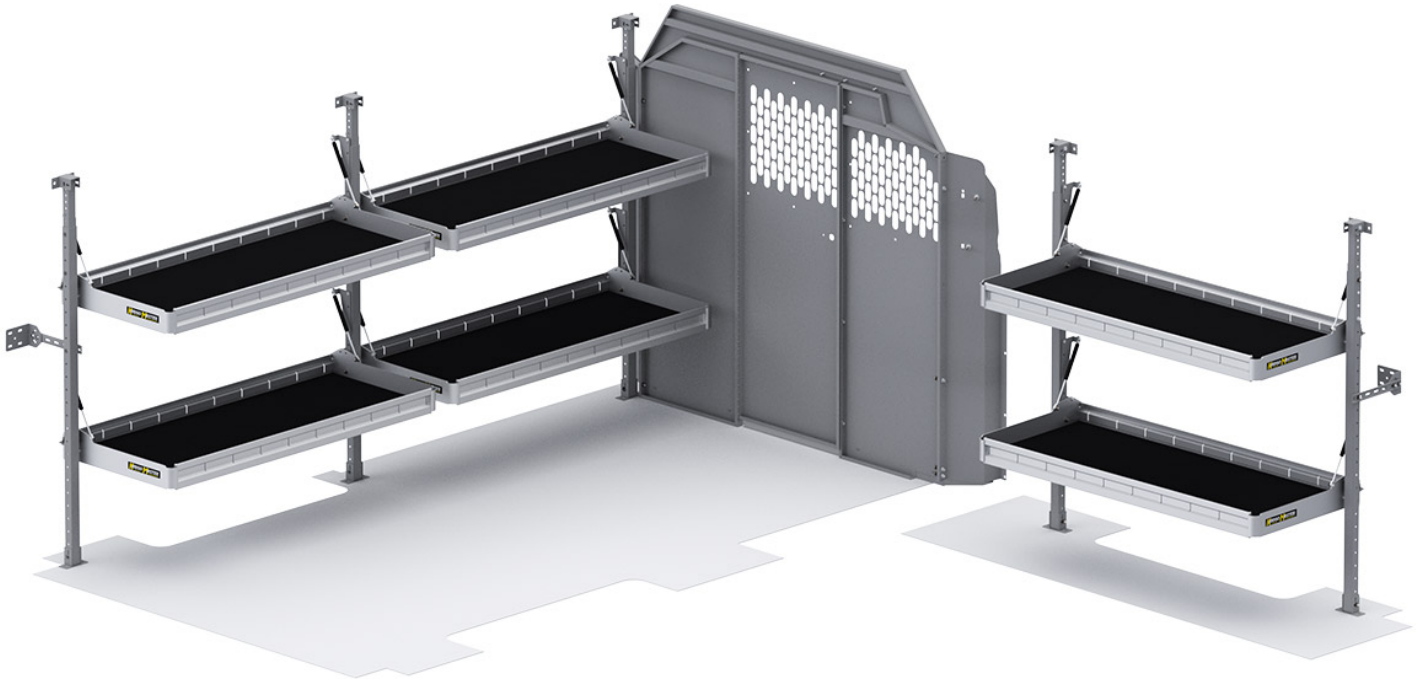

## FOLDING SHELVES PACKAGE - TRANSIT 130" WB LOW ROOF

Part # : 51TRL

### PACKAGE INCLUDES

ITEM	DESCRIPTION	QTY
48486	Folding Shelf Unit - 48" W x 20" D	2
48487	Folding Shelf - Extra Shelf - 48" W x 20" D	2
48007	Folding Shelf - Leg	1
40640	Partition - Perforated - Transit & NV Low Roof, GM, Metris	1
40649TL	Partition Wing Kit - Transit Low Roof	1