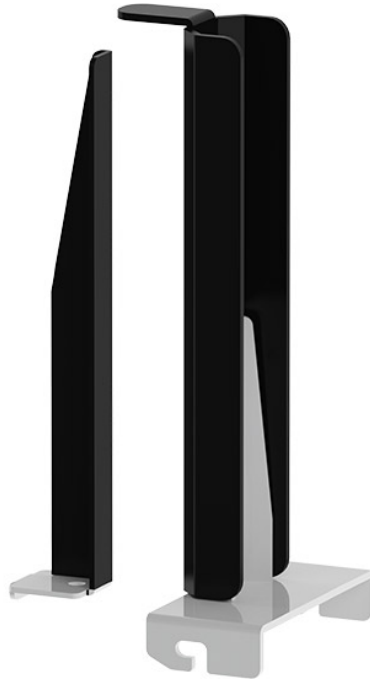

DOUBLE LADDER EXTENSION HOOKS - STEEL DROP DOWN RACKS

Part # : 40814

Double Ladder Hooks

Carry twice the ladders with this longer ladder hook.