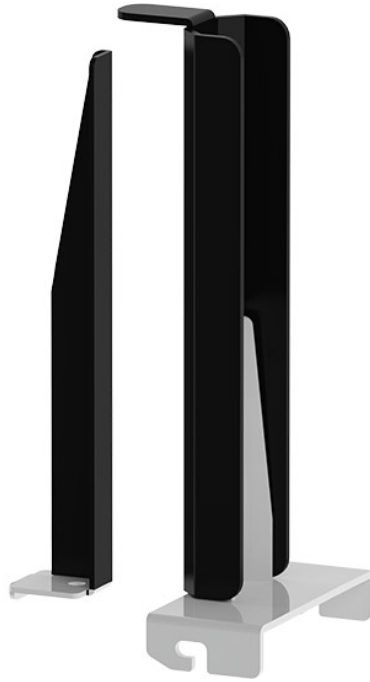

## **DOUBLE LADDER EXTENSION HOOKS - STEEL DROP DOWN RACKS**

---

**Part # : 40814**

### **Double Ladder Hooks**

Carry twice the ladders with this longer ladder hook.