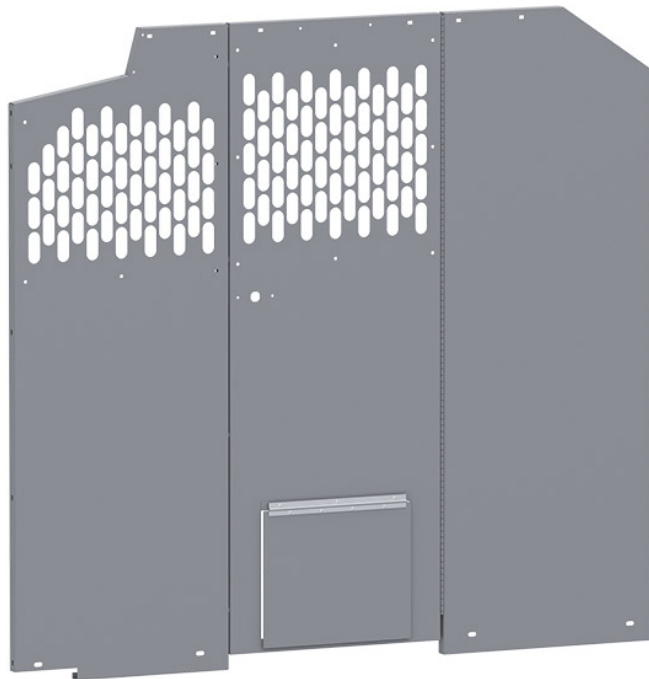

## **PARTITION - DOG DOOR - TRANSIT & NV LOW ROOF, GM, METRIS**

---

**Part # : 40645**

**Keep your van secure and protect your cab**

Kargo Master Partitions provide security and safety while remaining quiet and strong