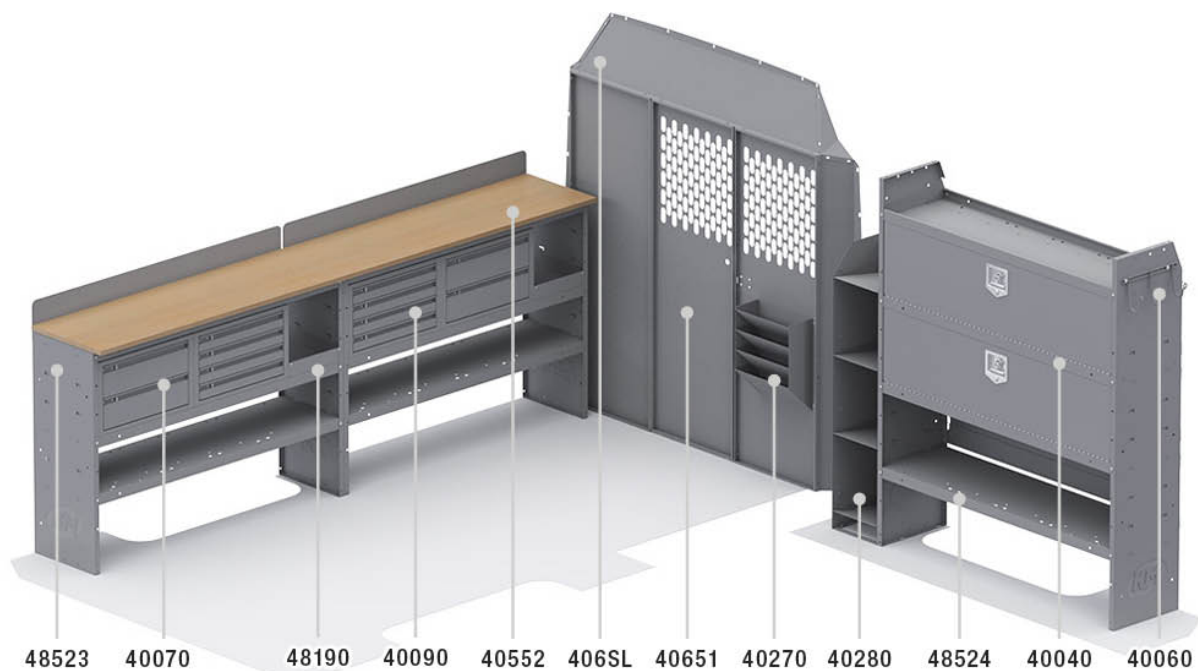

LOCKSMITH PACKAGE - SPRINTER 144" WB

Part # : 50SPL

PACKAGE INCLUDES

ITEM	DESCRIPTION	QTY
40651	Partition - Perforated - Sprinter Std Roof, NV High Roof, ProMaster Std/High Roof	1
48524	Shelf Unit - 52" W x 60" H x 14" D	1
40070	Drawer Cabinet - 2 Drawers	2
40090	Drawer Cabinet - 4 Drawers	2
40060	Hook - 3 Prong "J"	1
40280	Binder Rack - Standing	1
40270	Hanging File Holder	1
48523	Shelf Unit - 52" W x 36" H x 14" D	2
40552	Workbench Top w/ Backsplash - 52"W - Use with 48522 or 48523	2
40040	Shelf Door Kit 52" W	2
48190	Shelf Lip 10" L x 2.75" H	2
406SL	Partition Wing Kit - Sprinter Std Roof	1