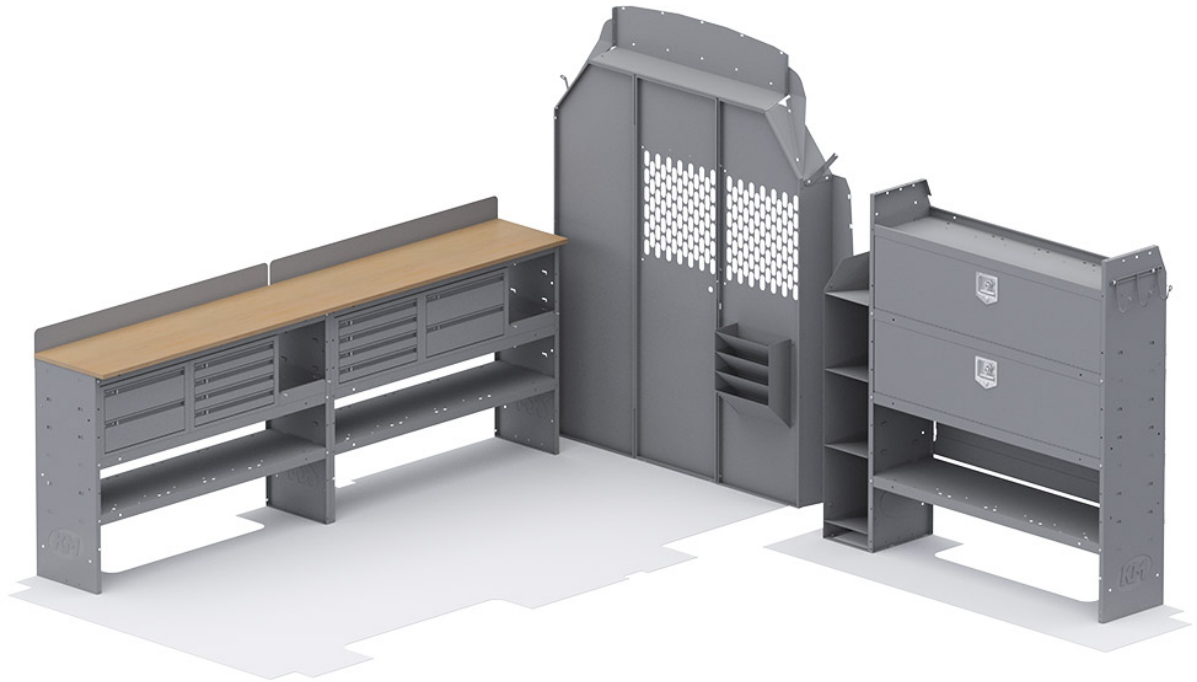

LOCKSMITH PACKAGE - TRANSIT 148" WB MID / HIGH ROOF

Part # : 50TLH

PACKAGE INCLUDES

ITEM	DESCRIPTION	QTY
40070	Drawer Cabinet - 2 Drawers	2
40090	Drawer Cabinet - 4 Drawers	2
40060	Hook - 3 Prong "J"	1
40280	Binder Rack - Standing	1
40270	Hanging File Holder	1
48524	Shelf Unit - 52" W x 60" H x 14" D	1
40660	Partition - Perforated - Transit Mid/High Roof, Sprinter High Roof	1
40669TH	Partition Wing Kit - Transit High Roof - For use with 4066X partitions	1
48523	Shelf Unit - 52" W x 36" H x 14" D	2
40552	Workbench Top w/ Backsplash - 52"W - Use with 48522 or 48523	2
40040	Shelf Door Kit 52" W	2
48190	Shelf Lip 10" L x 2.75" H	2