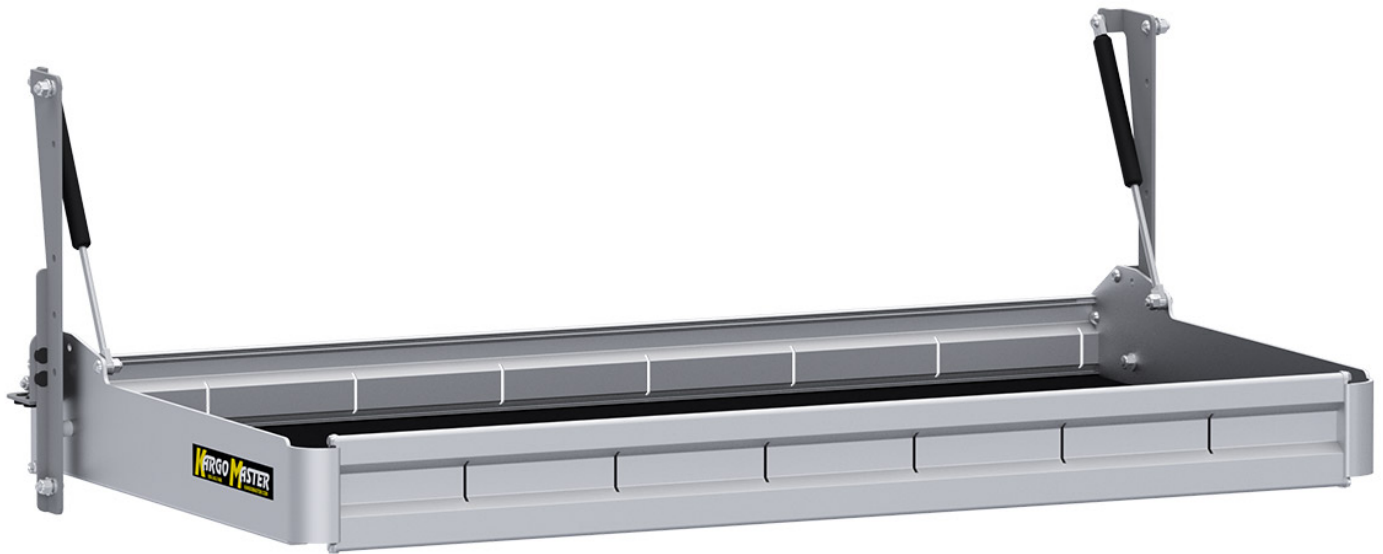

FOLDING SHELF - EXTRA SHELF - 36" W X 20" D

Part # : 48367

Folding Shelf - Extra Shelf – 36" W x 20" D

Single Additional Shelf for Holman 48" W folding shelves.