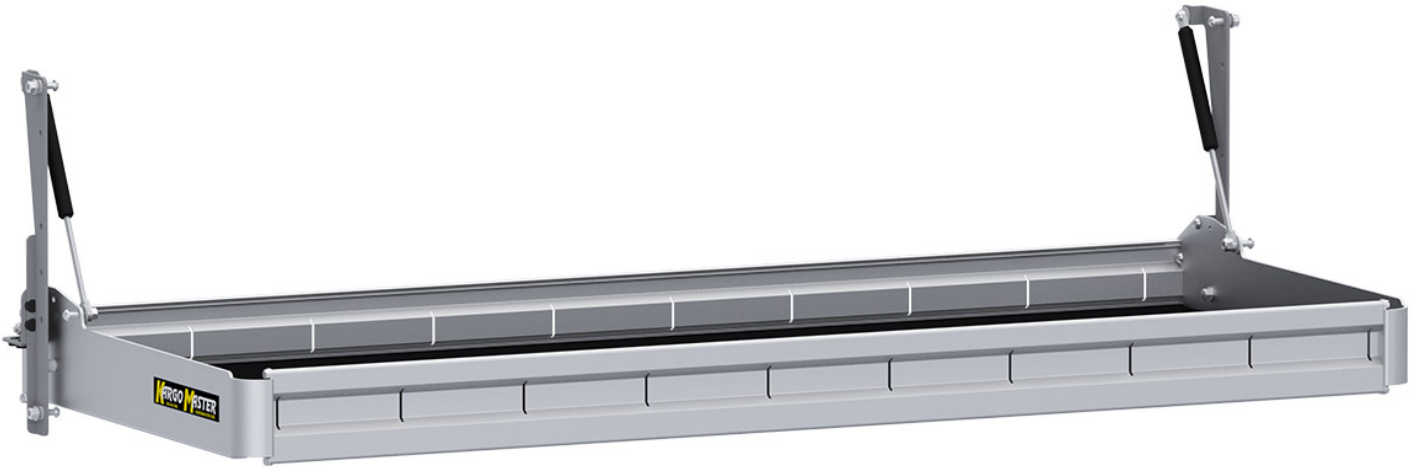

FOLDING SHELF - EXTRA SHELF - 48" W X 20" D

Part # : 48487

Folding Shelf - Extra Shelf – 48" W x 20" D

Single Additional Shelf for Holman 48" W folding shelves.