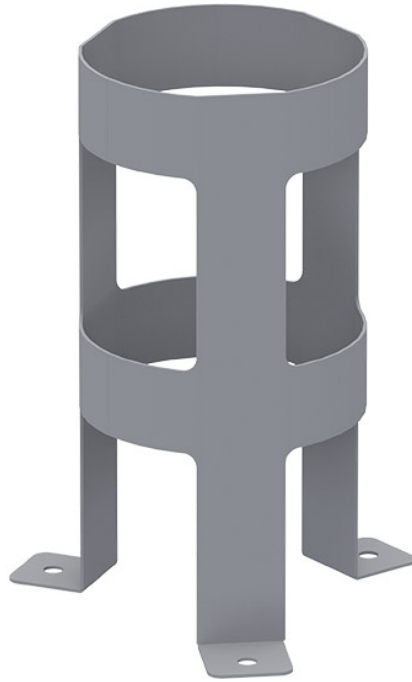

TANK HOLDER - MC CYLINDER

Part # : 40121

Tank Holder - MC Cylinder

Keeps your tanks secure and in place.