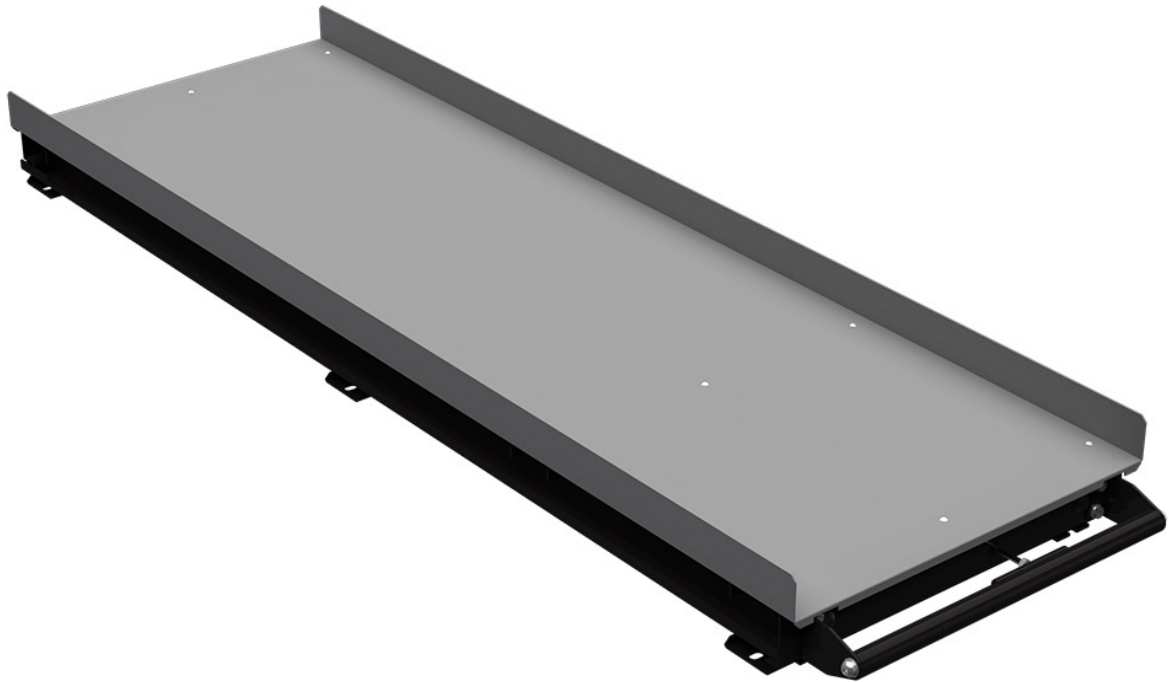

CARGO SLIDE - SMALL - 58" L X 18" W - 46" EXTENSION

Part # : 40485

Get access to everything you need from outside the van!

Kargo Slide makes it easy to access to equipment, tools, or materials from outside the van. Install shelving or cabinets on this sliding all purpose surface for easy access.