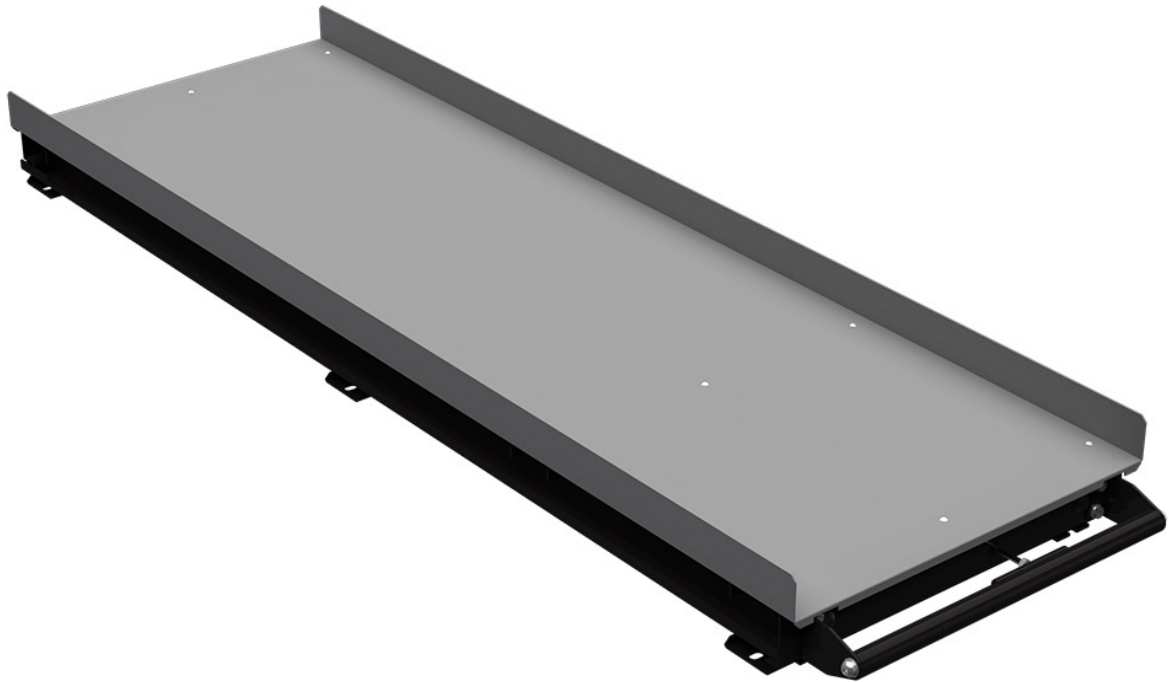

KARGO SLIDE - SMALL - 58" L X 18" W - 46" EXTENSION

Part # : 40485

Get access to everything you need from outside the van!

Kargo Slide makes it easy to access to equipment, tools, or materials from outside the van. Install shelving or cabinets on this sliding all purpose surface for easy access.