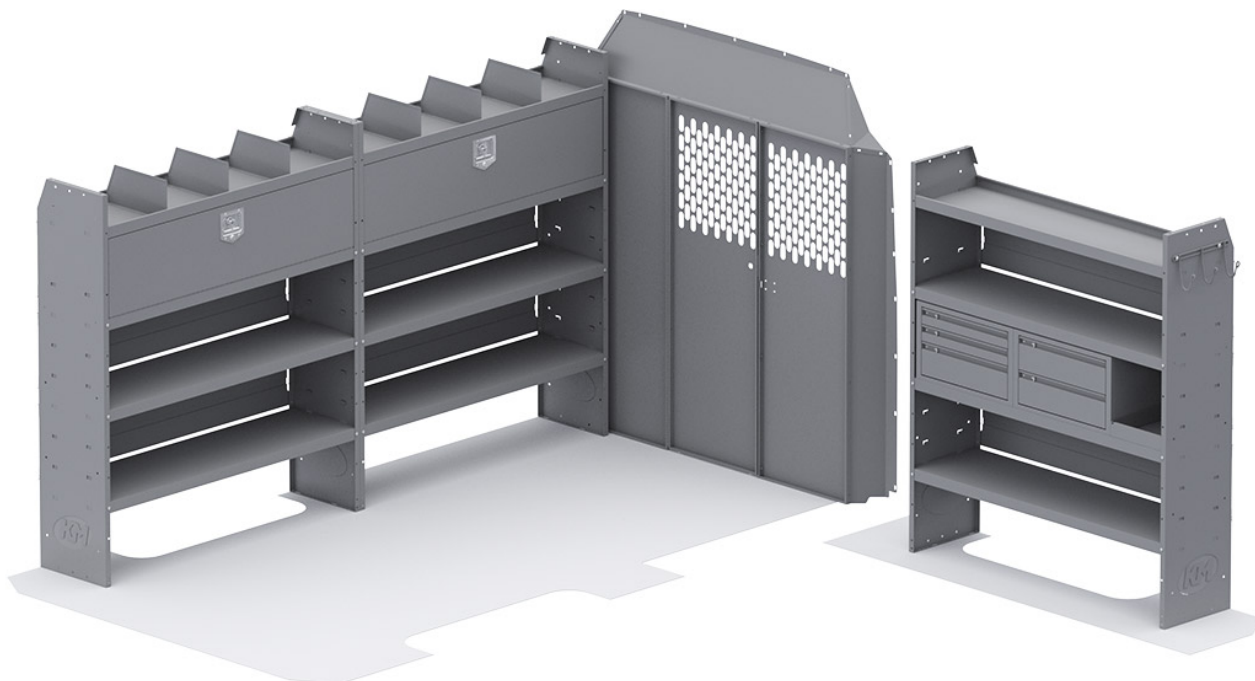

QUICK PACKAGE PRO - SPRINTER 144" WB STANDARD ROOF

Part # : FFP-SPL

You'll get plenty of storage with two drawer units and shelf door kit, with open shelves for larger tools and equipment. Includes shelf dividers and J-hooks for added security and organizing flexibility.

Kargo Master Quick Packages are only available from authorized Kargo Master Distributors.

PACKAGE INCLUDES

ITEM	DESCRIPTION	QTY
40651	Partition - Perforated - Sprinter Std Roof, NV High Roof, ProMaster Std/High Roof	1
40040	Shelf Door Kit 52" W	1
40070	Drawer Cabinet - 2 Drawers	1
40080	Drawer Cabinet - 3 Drawers	1
40060	Hook - 3 Prong "J"	1
40030	Shelf Dividers 6" Tall (Set of 6)	1
48190	Shelf Lip 10" L x 2.75" H	1
48524	Shelf Unit - 52" W x 60" H x 14" D	3
406SL	Partition Wing Kit - Sprinter Std Roof	1