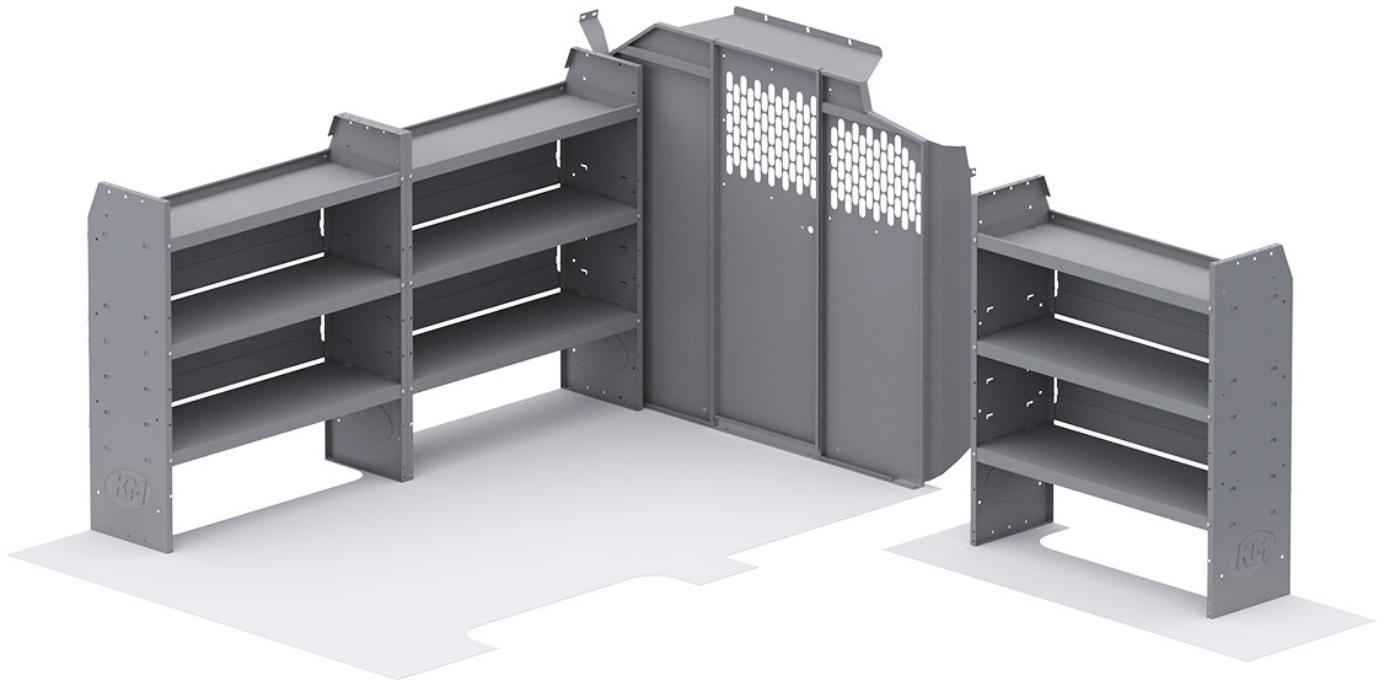

## QUICK PACKAGE GO - NV STANDARD ROOF

Part # : FFG-NVL

The ideal starter package, with a bulk head partition and three shelving units to get you quickly on the road. And your upfitter can easily add Kargo Master brand accessories and options as your business grows.

### PACKAGE INCLUDES

ITEM	DESCRIPTION	QTY
40640	Partition - Perforated - Transit & NV Low Roof, GM, Metris	1
48420	Shelf Unit - 42" W x 46" H x 14" D	3
406NL	Partition Wing Kit - NV Low Roof	1