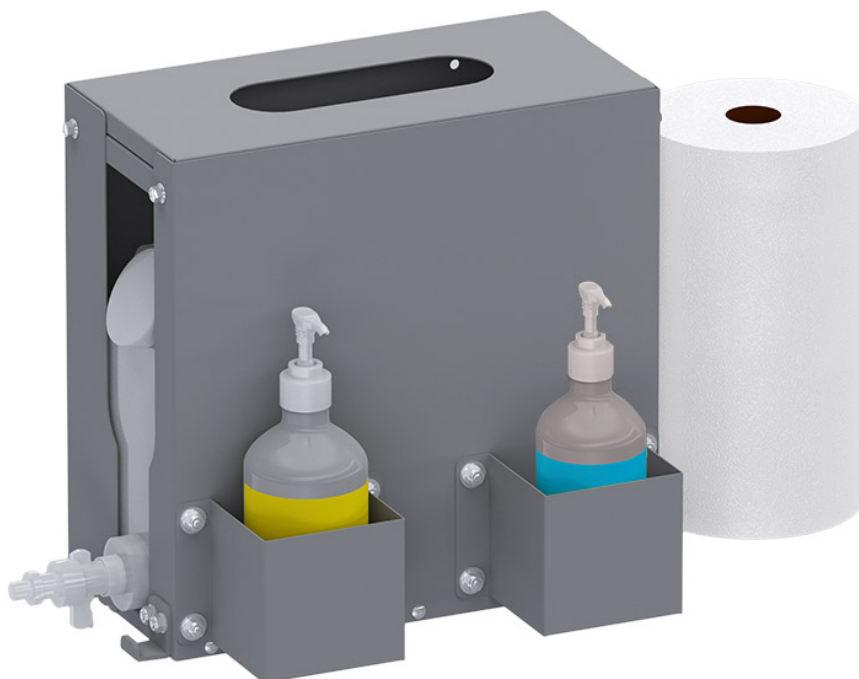

# HAND SANITATION STATION

---

Part # : 40116

## Hand Sanitation Station

Holman's Handwashing Station keeps water, soap, hand sanitizer, towels and disposal in one place, making it easier for drivers to sanitize safely on the road.