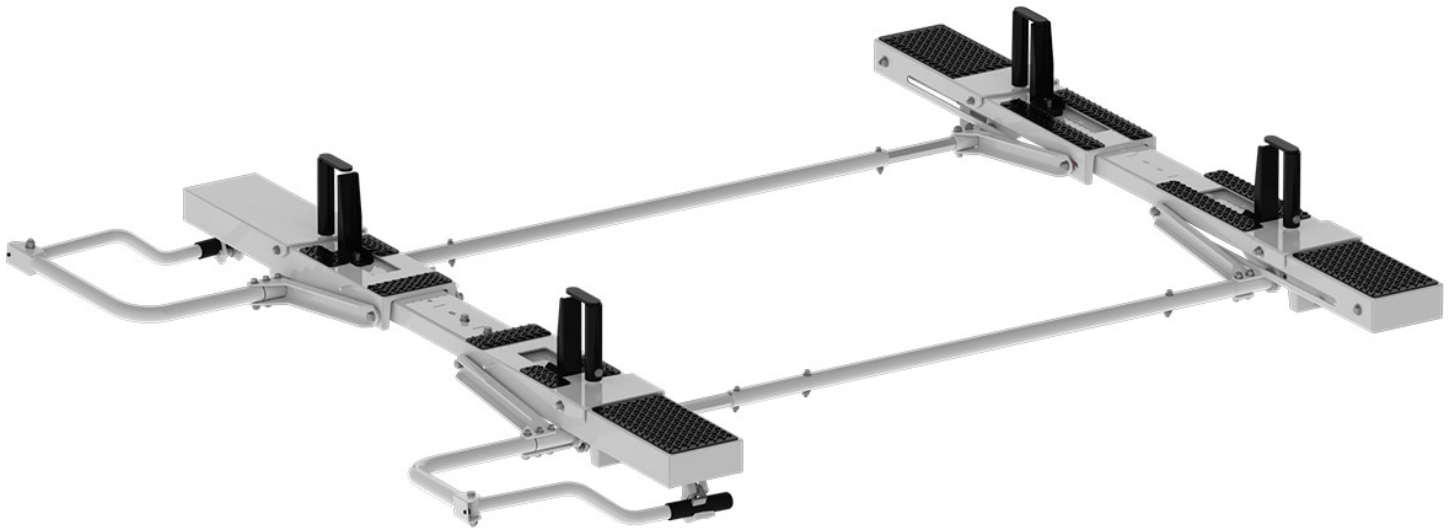

DROP DOWN LADDER RACK KIT - DOUBLE - 6.5' MOST COMMERCIAL CAPS

Part # : 4C6ADD

Put your ladders within reach!

Our drop down ladder racks make it easy to load and unload your ladders with just a grab of a handle. This kit included rack, mechanism and mount kit.

PACKAGE INCLUDES

ITEM	DESCRIPTION	QTY
4A943	Drop Down HD Aluminum Ladder Rack - Driver Side Mechanism - (Add to 4A934)	1
4A934	Drop Down HD Aluminum Ladder Rack - Single - Trucks w/ Cap	1
408SC	Mount Kit - Truck Cap Clamp & Lock and Drop Down Ladder Racks	1