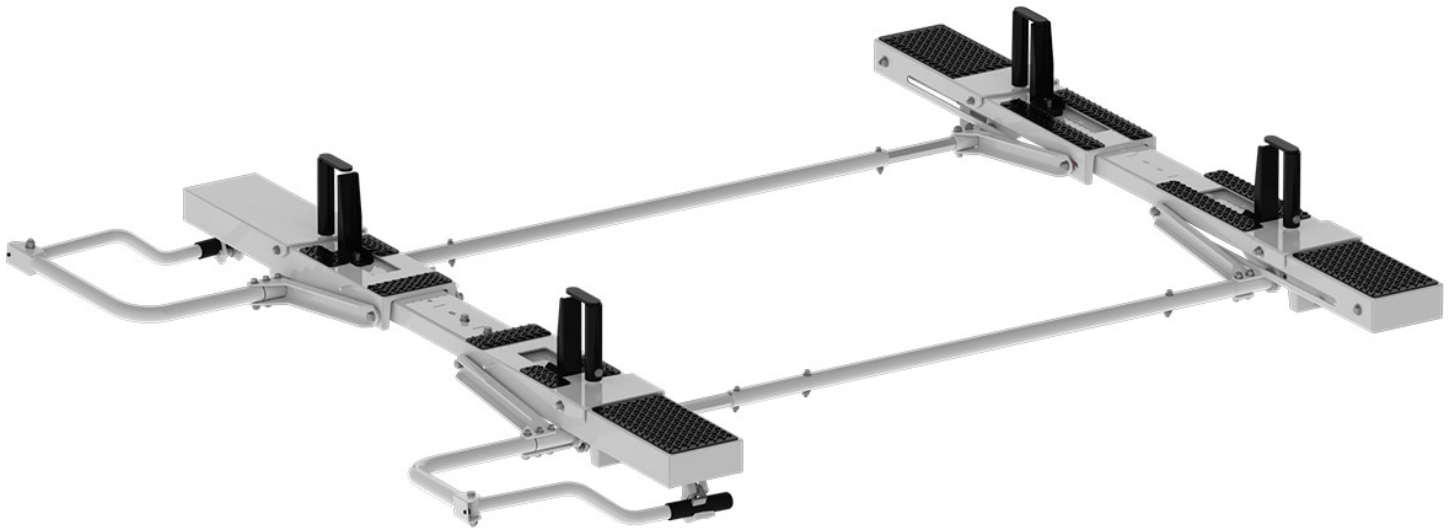

DROP DOWN LADDER RACK KIT - DOUBLE - 8' MOST COMMERCIAL CAPS

Part # : 4C8ADD

Put your ladders within reach!

Our drop down ladder racks make it easy to load and unload your ladders with just a grab of a handle. This kit included rack, mechanism and mount kit.

PACKAGE INCLUDES

| ITEM | DESCRIPTION | QTY |
|-------|--|-----|
| 4A943 | Drop Down HD Aluminum Ladder Rack - Driver Side Mechanism - (Add to 4A934) | 1 |
| 4A934 | Drop Down HD Aluminum Ladder Rack - Single - Trucks w/ Cap | 1 |
| 408SC | Mount Kit - Truck Cap Clamp & Lock and Drop Down Ladder Racks | 1 |