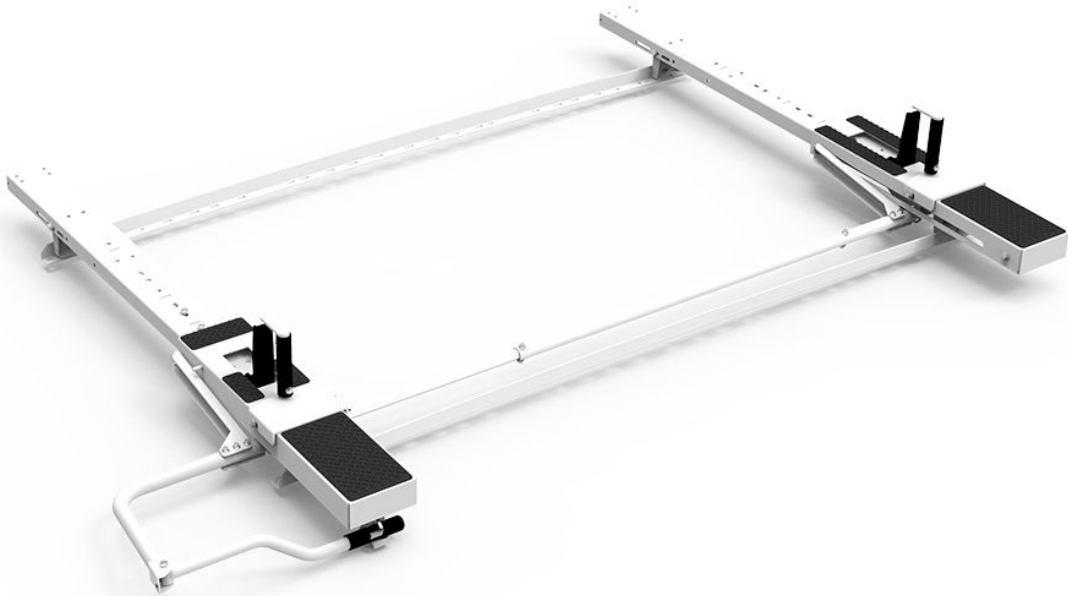

DROP DOWN LADDER RACK KIT - SINGLE - NV200

Part # : 4NCS0D

Put your ladders within reach!

Our drop down ladder racks make it easy to load and unload your ladders with just a grab of a handle. This kit includes a rack, mechanism and mount kit.

PACKAGE INCLUDES

ITEM	DESCRIPTION	QTY
40933	Drop Down Ladder Rack - Single - Compact Vans	1