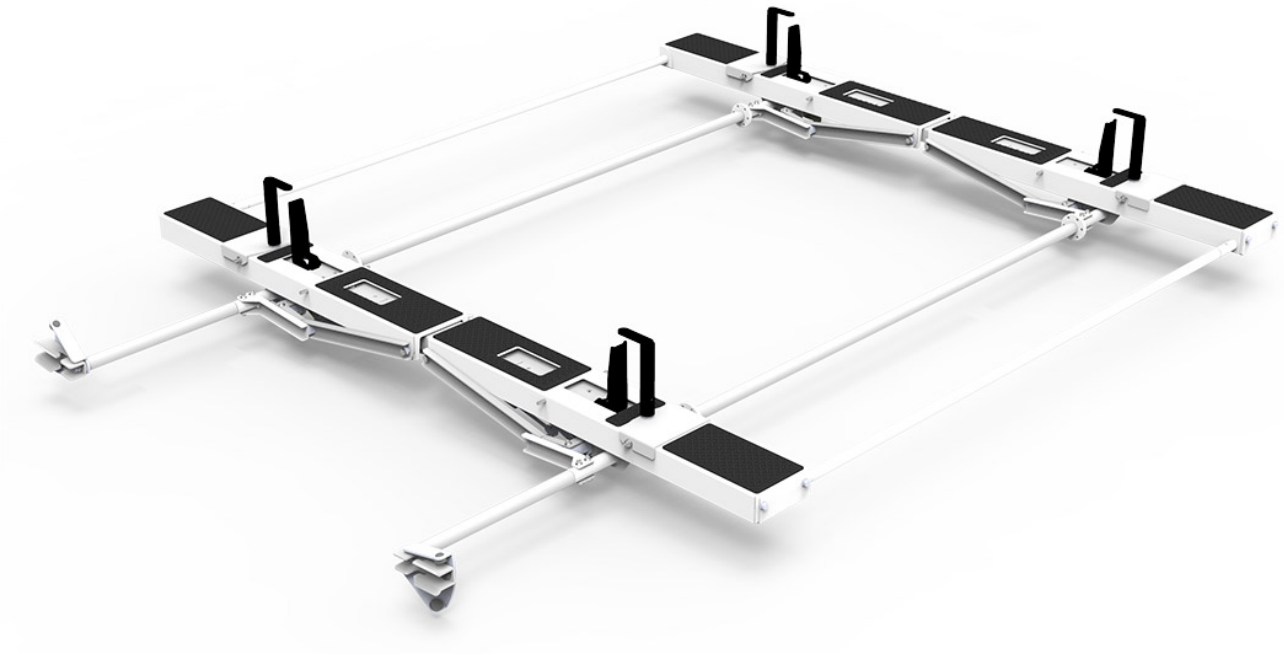

DROP DOWN HD ALUMINUM LADDER RACK KIT - DOUBLE - NV HR

Part # : 4NHADD

Put your ladders within reach!

Our drop down ladder racks make it easy to load and unload your ladders with just a grab of a handle. This kit includes rack, mechanisms and mount kit.Â

PACKAGE INCLUDES

ITEM	DESCRIPTION	QTY
4A95H-2	Double Drop Down HD Aluminum Ladder Rack, High Roof, Box 2 of 2 (NOT SOLD INDIVIDUALLY)	1
409ND	Mount Kit - NV Drop Down Ladder Racks	1
4A95H-1	Double Drop Down HD Aluminum Ladder Rack, High Roof, Box 1 of 2 (NOT SOLD INDIVIDUALLY)	1