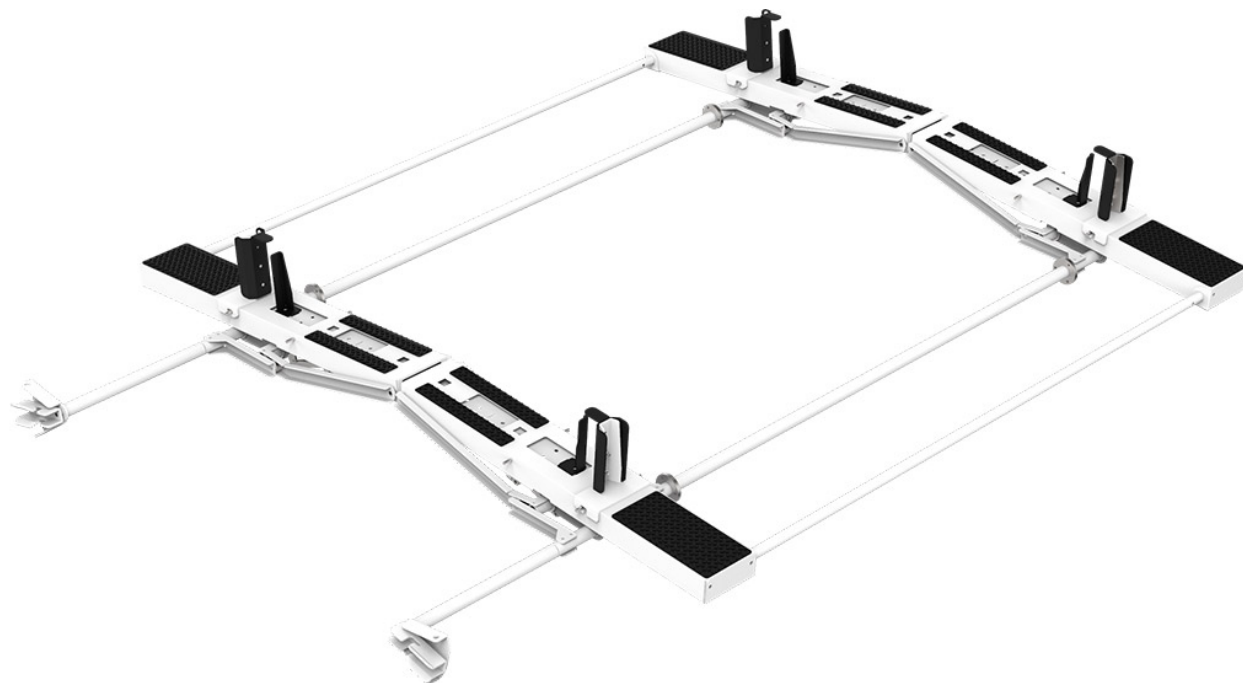

DROP DOWN LADDER RACK KIT - DOUBLE - NV HR

Part # : 4NHSDD

Put your ladders within reach!

Our drop down ladder racks make it easy to load and unload your ladders with just a grab of a handle. This kit includes rack, mechanisms and mount kit.Â

PACKAGE INCLUDES

ITEM	DESCRIPTION	QTY
4099H-2	Drop Down Ladder Rack - Mid/High Roof Transit, High Roof NV, ProMaster & Sprinter (Box 2 of 2)	1
40913	Drop Down Ladder Racks Driver Side Mechanism - High Roof Vans (Add to 4099H or 47993)	1
4099H-1	Drop Down Ladder Rack - Mid/High Roof Transit, High Roof NV, ProMaster & Sprinter (Box 1 of 2)	1
409ND	Mount Kit - NV Drop Down Ladder Racks	1