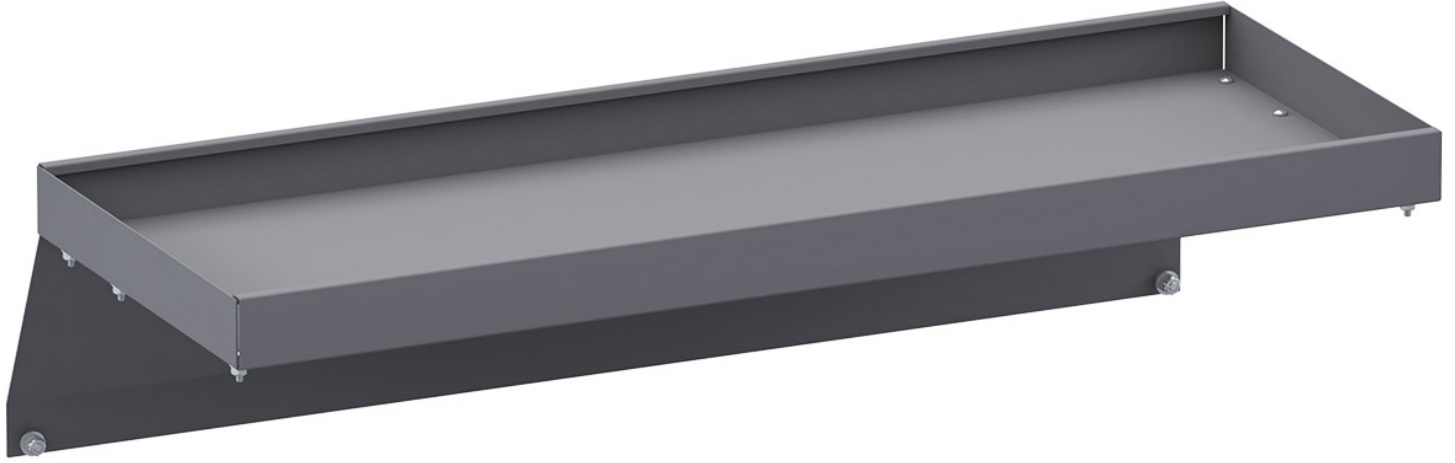

TOP SHELF 32" W FOR 48320 & 48324

Part # : 48171

Add more to your shelves

Top shelf for 32" Holman Shelf Unit