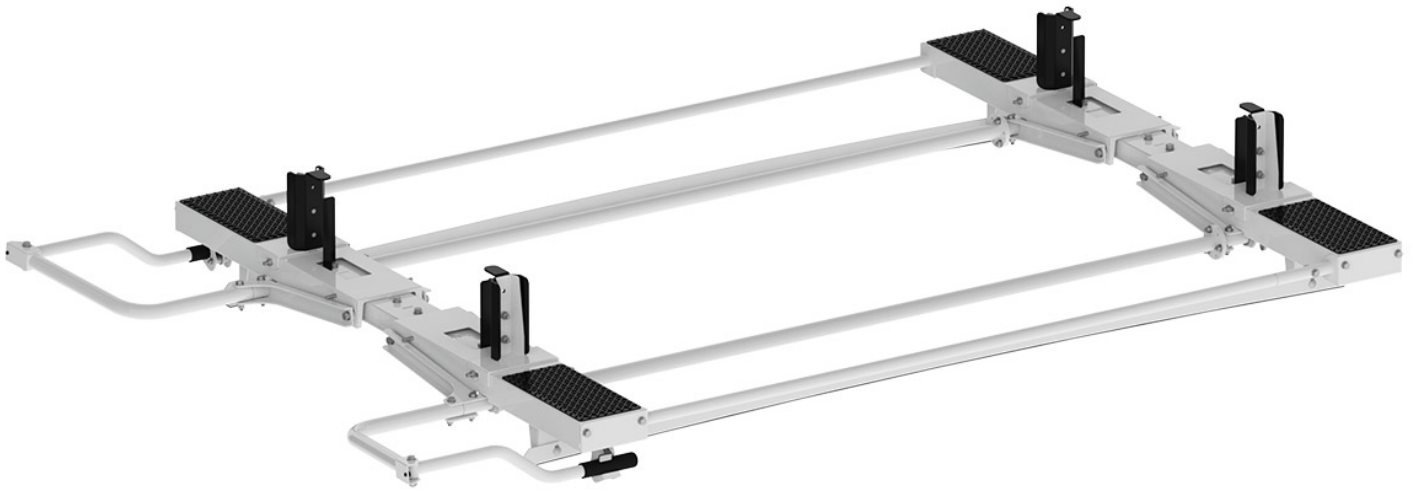

DROP DOWN LADDER RACK KIT - DOUBLE - TRANSIT CONNECT

Part # : 4TCSDD

Put your ladders within reach!

Our drop down ladder racks make it easy to load and unload your ladders with just a grab of a handle. This kit includes rack, mechanisms and mount kit.Â

PACKAGE INCLUDES

ITEM	DESCRIPTION	QTY
40943	Drop Down Ladder Racks Driver Side Mechanism - Compact Vans (Add to 40933)	1
40933	Drop Down Ladder Rack - Single - Compact Vans	1