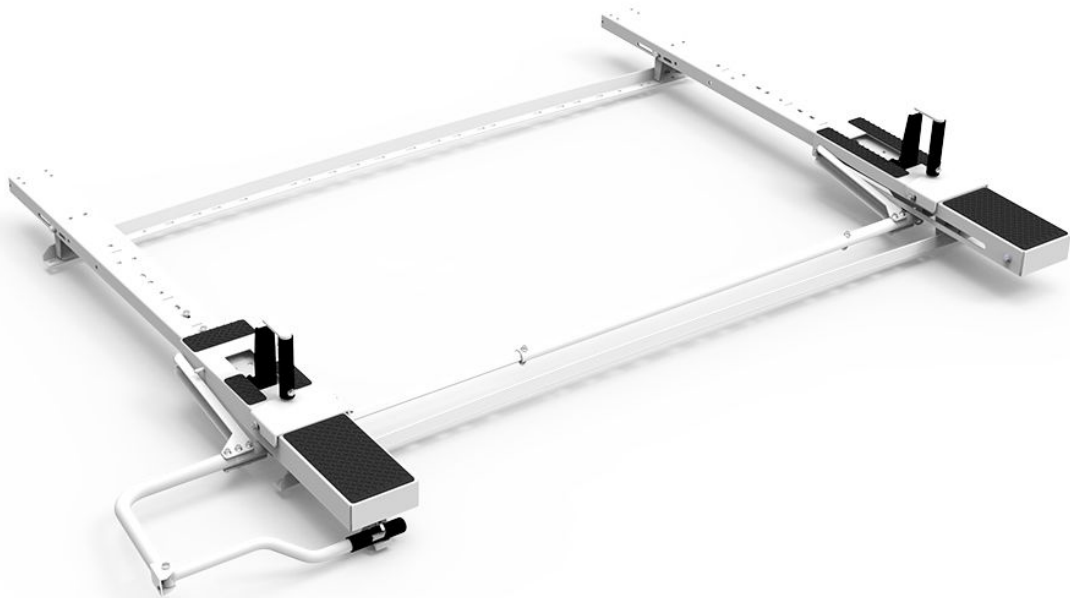

DROP DOWN LADDER RACK KIT - SINGLE - TRANSIT CONNECT

Part # : 4TCS0D

Put your ladders within reach!

Our drop down ladder racks make it easy to load and unload your ladders with just a grab of a handle. This kit includes a rack, mechanism and mount kit.

PACKAGE INCLUDES

ITEM	DESCRIPTION	QTY
40933	Drop Down Ladder Rack - Single - Compact Vans	1