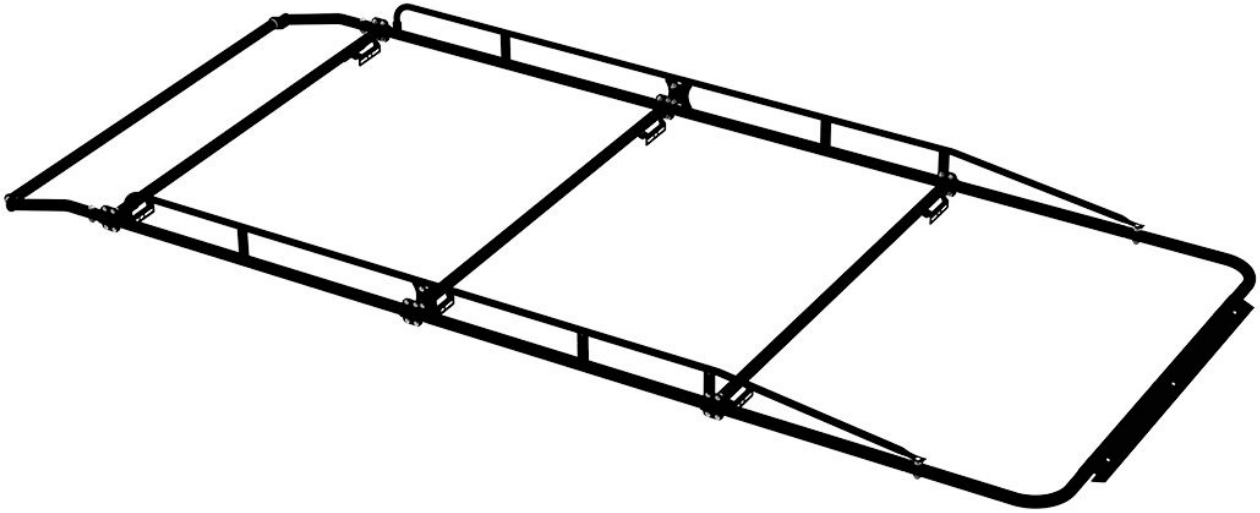

CARGO RACK PRO III KIT - GM

Part # : 4GMSMR

Sturdy and strong and can carry pretty much anything

Holman Cargo style racks are super strong and easy to use. This kit includes rack and mount kit.

PACKAGE INCLUDES

ITEM	DESCRIPTION	QTY
4089C	Mount Kit - GM (Rain Gutter) for 40890/8016A Van Racks	1
80160	Cargo Rack PRO III Steel - Low Roof Transit, NV & ProMaster, Std Roof Sprinter, GM	1