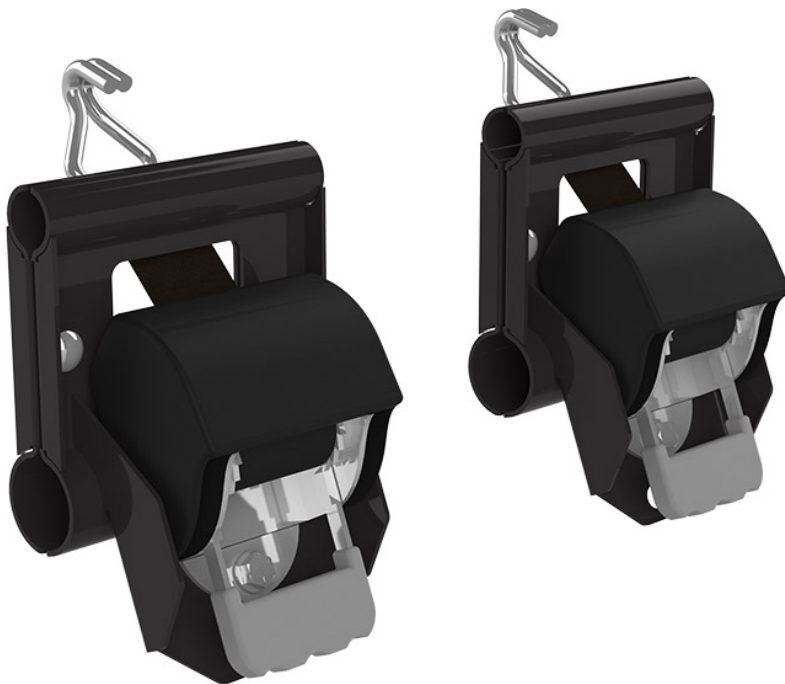

RETRACTABLE RATCHET STRAPS WITH PRO III MOUNT BRACKETS - 2" W X 7' L - PAIR

Part # : 31493

Secure that load with ease!

Retracting straps make tie-downs easy, fast and secure.