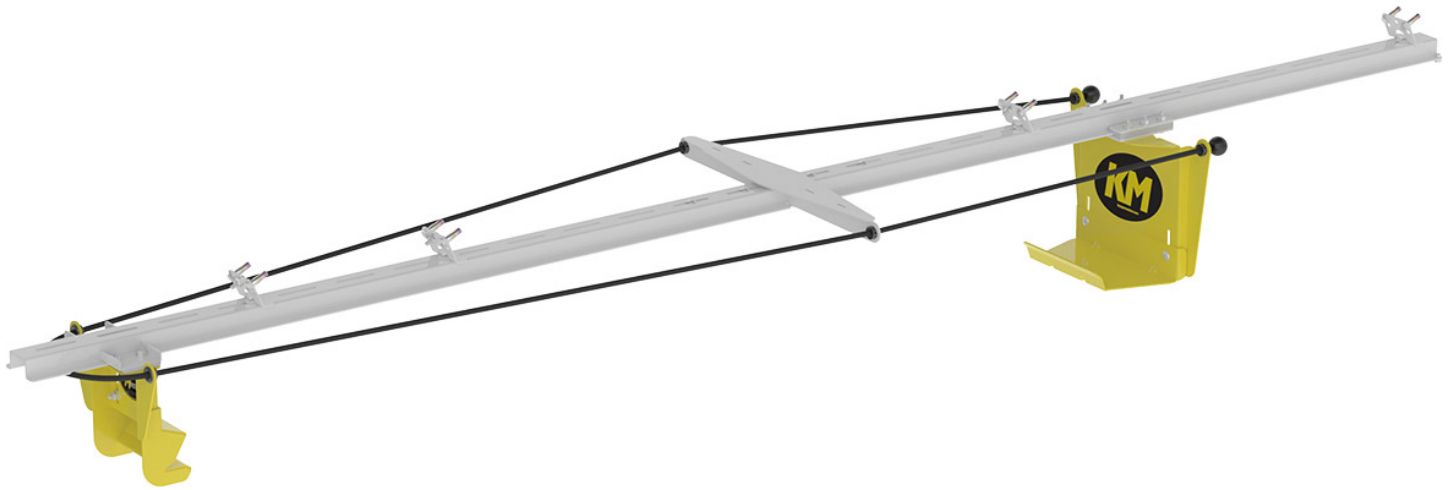

INTERIOR LADDER RACK - FULL SIZE VANS

Part # : 40480

Put more of your ladders within reach!

This interior ladder rack allows you to mount ladders up to 8 ft into your van interior.