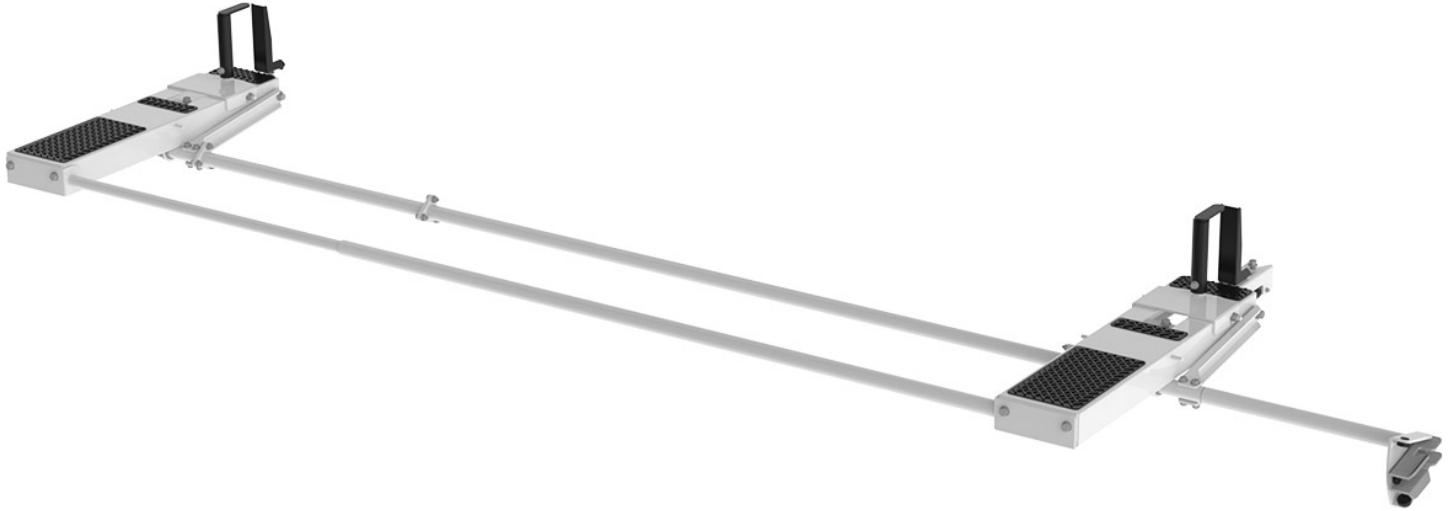

DROP DOWN HD ALUMINUM LADDER RACK - DRIVER SIDE MECHANISM (ADD TO 4A93M)

Part # : 4A96M

Put more of your ladders within reach!

Add this Driver's Side Mechanism to your Holman drop down ladder, giving you even more carry capacity at the grab of a handle.