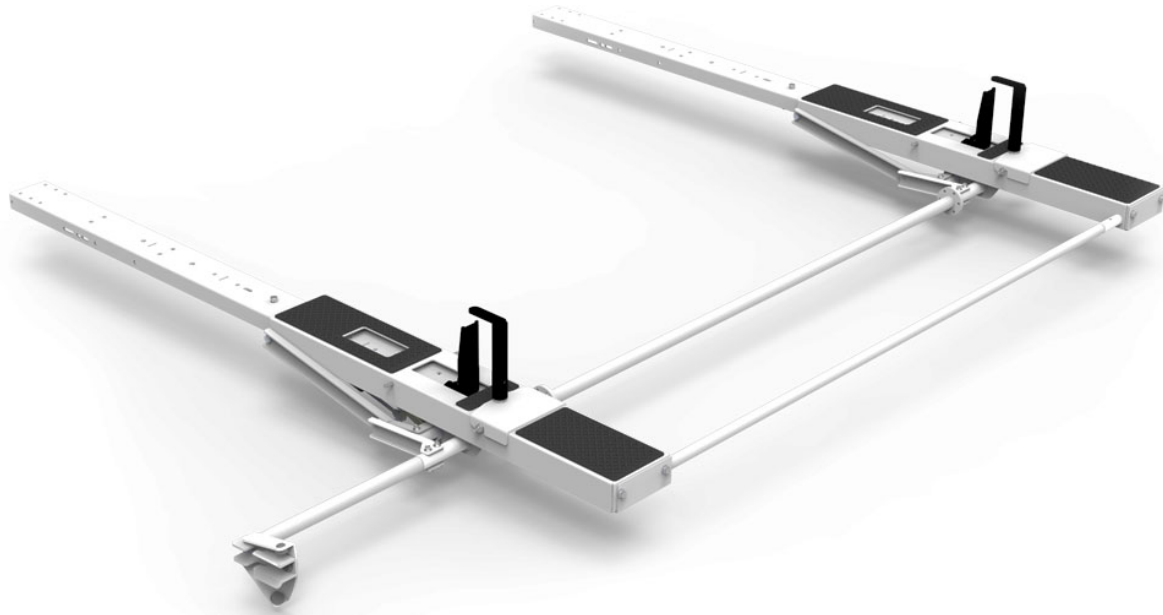

DROP DOWN HD ALUMINUM LADDER RACK - SINGLE - MID/HIGH ROOF TRANSIT, NV, SPRINTER, PROMASTER

Part # : 4A99H

Put your ladders within reach!

Our drop down ladder racks make it easy to load and unload your ladders with just a grab of a handle.

****Mount Kit Required****

PACKAGE INCLUDES

ITEM	DESCRIPTION	QTY
4A99H-1	Drop Down HD Aluminum Ladder Rack - High Roof Transit, NV, Sprinter, ProMaster (1 of 2)	1
4A99H-2	Drop Down HD Aluminum Ladder Rack - High Roof Transit, NV, Sprinter, ProMaster (2 of 2)	1