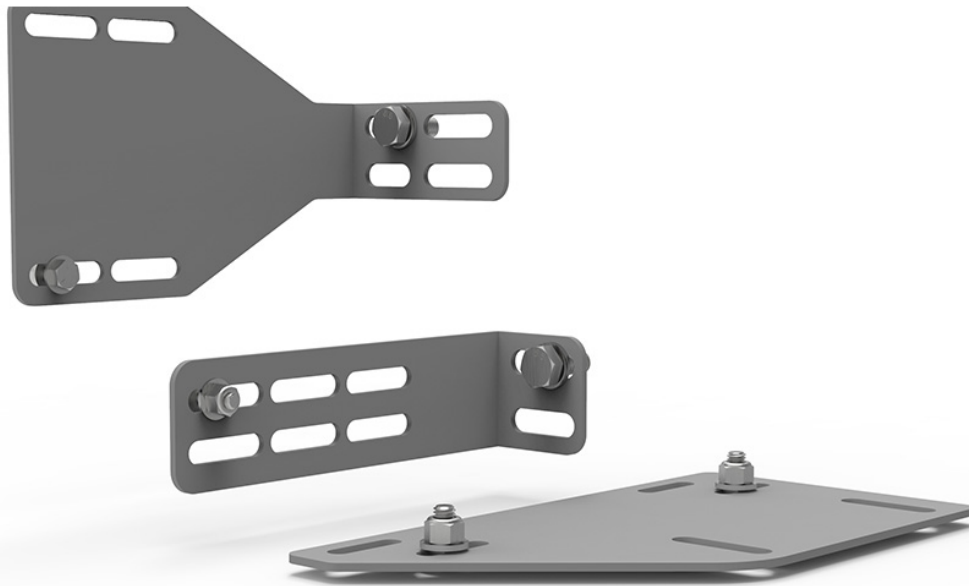

SHELF MOUNT KIT - TRANSIT CONNECT - USE WITH 4832L

Part # : 48301TC

Transit Connect Shelf Mount Kit Install your Kargo Master shelves with these 'no drill' mounting plate for a safe and secure installation.