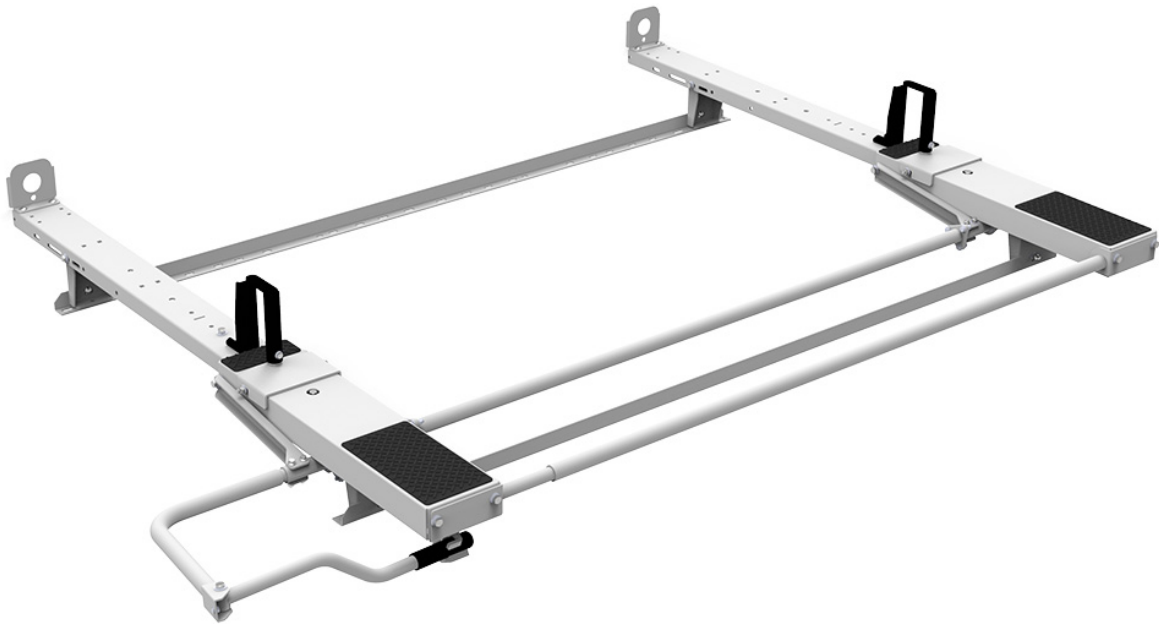

DROP DOWN HD ALUMINUM LADDER RACK - SINGLE - COMPACT VANS, INCLUDING METRIS

Part # : 4A97L

Put your ladders within reach!

Holman Drop Down Ladder Racks make it easy to load and unload your ladders with just a grab of a handle.