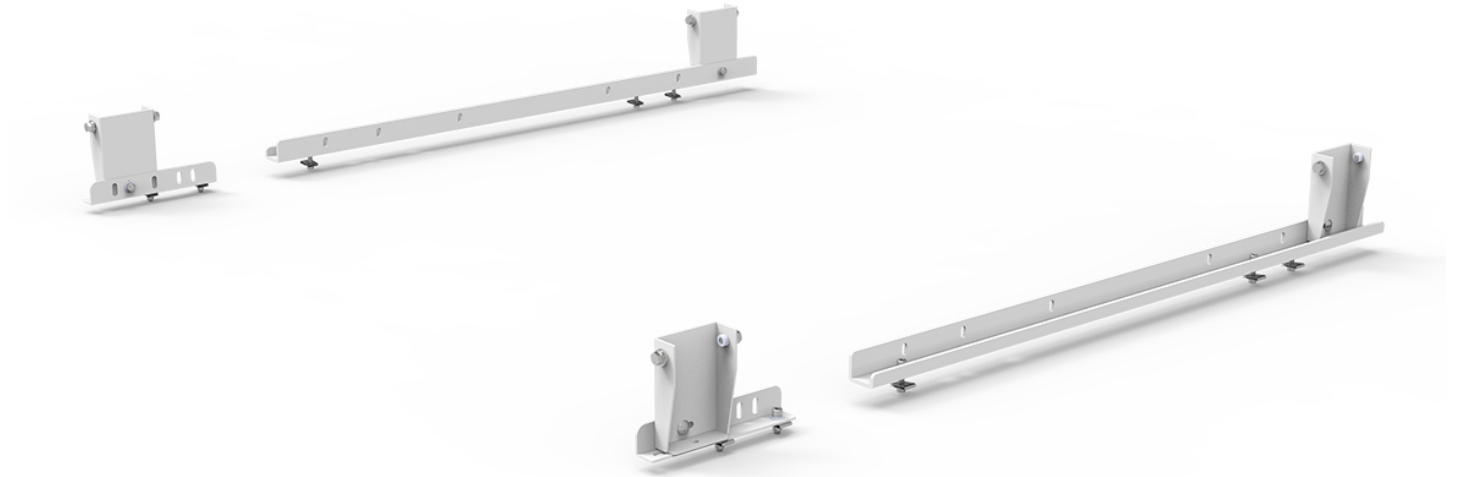

## **MOUNT KIT - NV DROP DOWN LADDER RACKS**

---

**Part # : 409ND**

**A mounting kit for the NV to mount Holman Clamp & Lock Ladder Racks.**