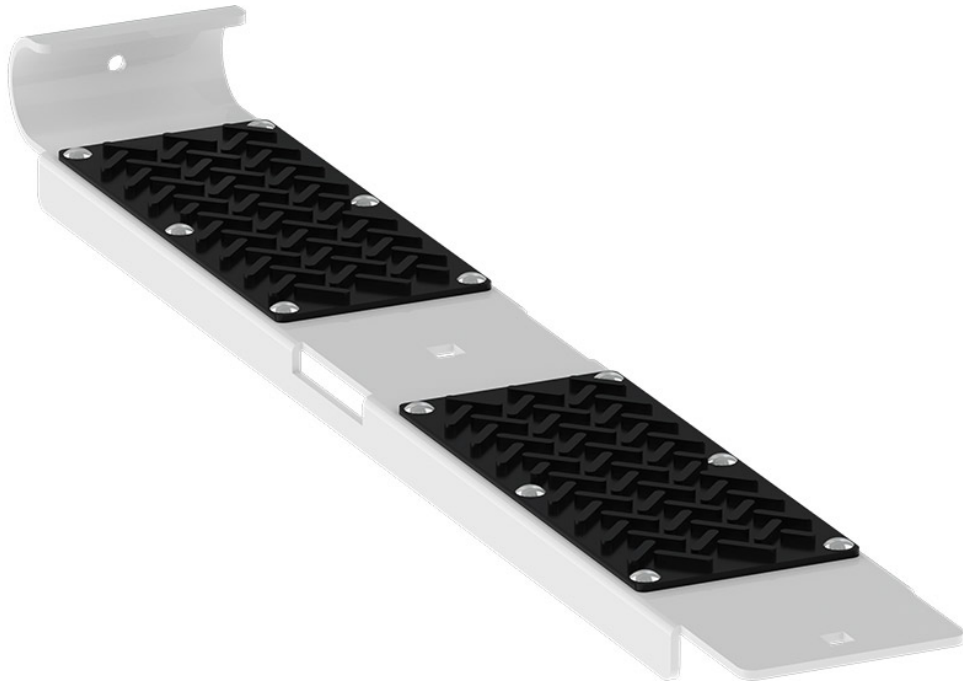

CLAMP & LOCK LADDER RACKS - 6' STEP HD ALUMINUM LADDER BRACKET

Part # : 4A815

An add-on bracket to secure shorter ladders on Holman Aluminum Clamp & Lock Ladder Racks.