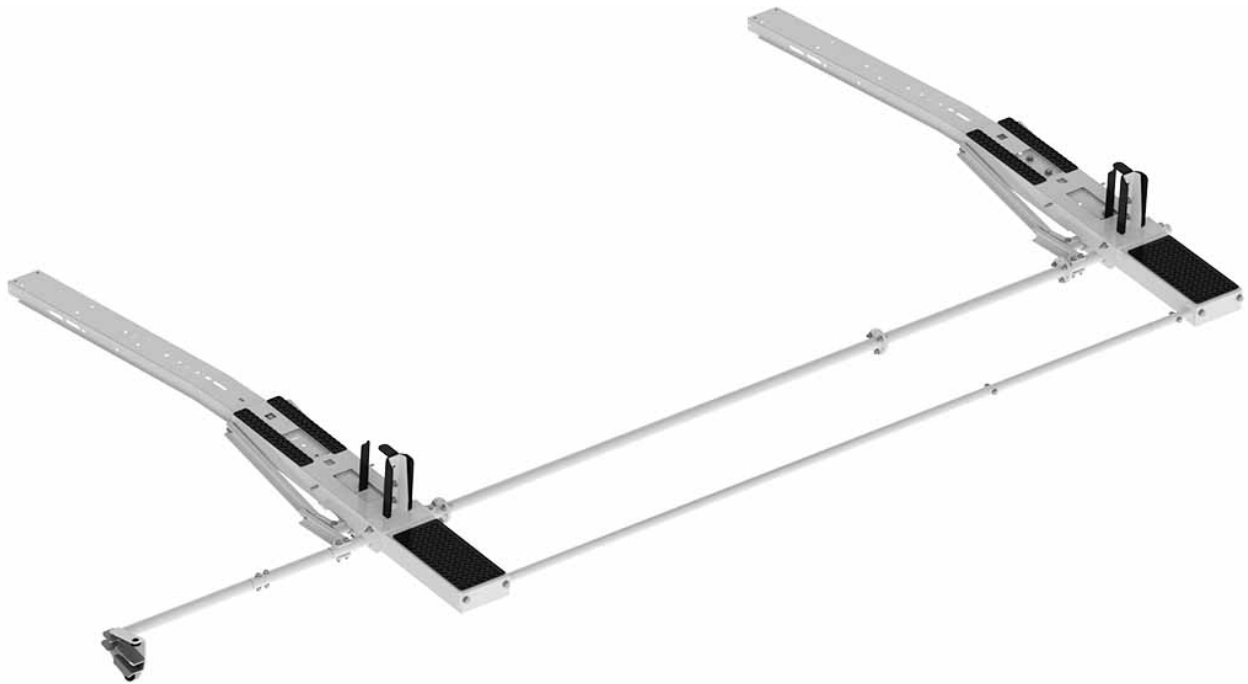

DROP DOWN LADDER RACK - SINGLE - MID/HIGH ROOF TRANSIT, HIGH ROOF NV, PROMASTER & SPRINTER

Part # : 4099H

Put your ladders within reach!

Our drop down ladder racks make it easy to load and unload your ladders with just a grab of a handle.

****Mount Kit Required****

PACKAGE INCLUDES

ITEM	DESCRIPTION	QTY
4099H-1	Drop Down Ladder Rack - Mid/High Roof Transit, High Roof NV, ProMaster & Sprinter (Box 1 of 2)	1
4099H-2	Drop Down Ladder Rack - Mid/High Roof Transit, High Roof NV, ProMaster & Sprinter (Box 2 of 2)	1