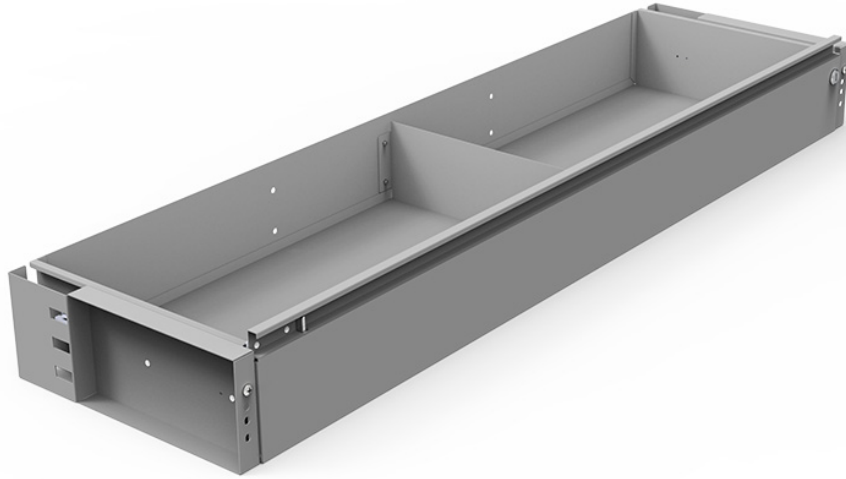

## **DRAWER - LOCKING SHELF DRAWER 52" W**

---

**Part # : 48152**

**This product is a locking shelf drawer with one divider that can be fit into any 52" shelf. It can be stacked 2 units per shelf.**