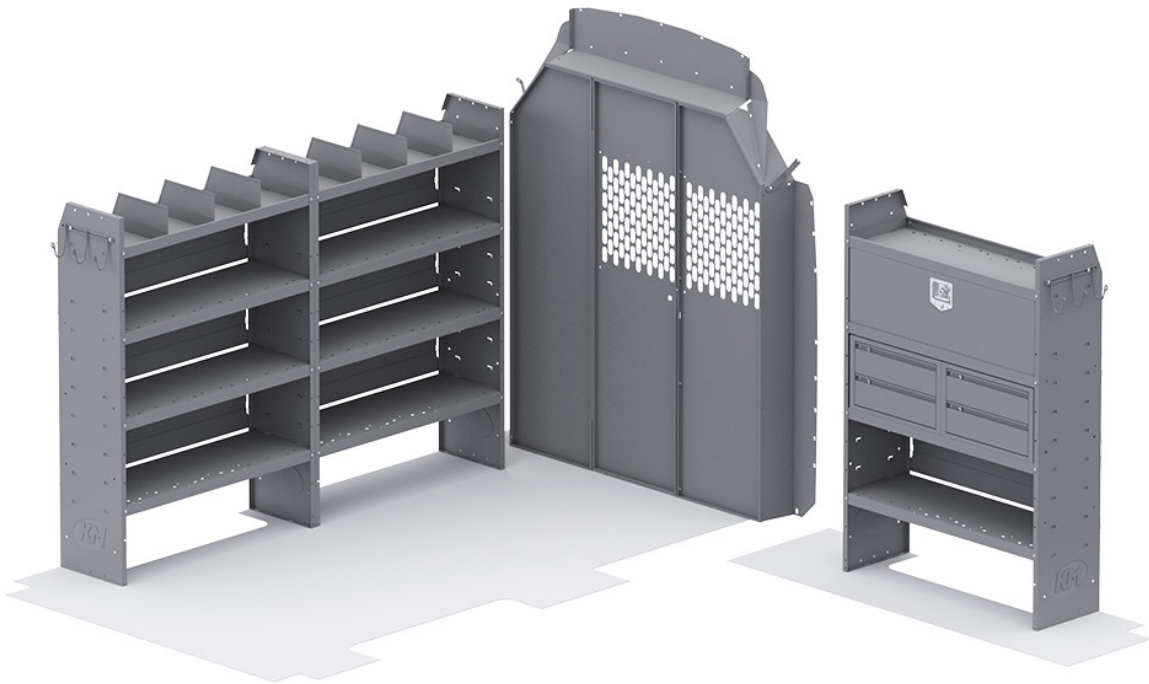

TELECOM 60" H SHELVES - TRANSIT 148" WB HIGH ROOF

Part # : 44TRH

Keep your connectors, spools and tool organized!

The Holman Telecom Van Package is designed to organize common cabling parts and tools, making everything easily within reach.

PACKAGE INCLUDES

ITEM	DESCRIPTION	QTY
48424	Shelf Unit - 42" W x 60" H x 14" D	3
40010	Shelf Door Kit 42" W	1
40070	Drawer Cabinet - 2 Drawers	2
40060	Hook - 3 Prong "J"	2
40030	Shelf Dividers 6" Tall (Set of 6)	1
40660	Partition - Perforated - Transit Mid/High Roof, Sprinter High Roof	1
40669TH	Partition Wing Kit - Transit High Roof - For use with 4066X partitions	1