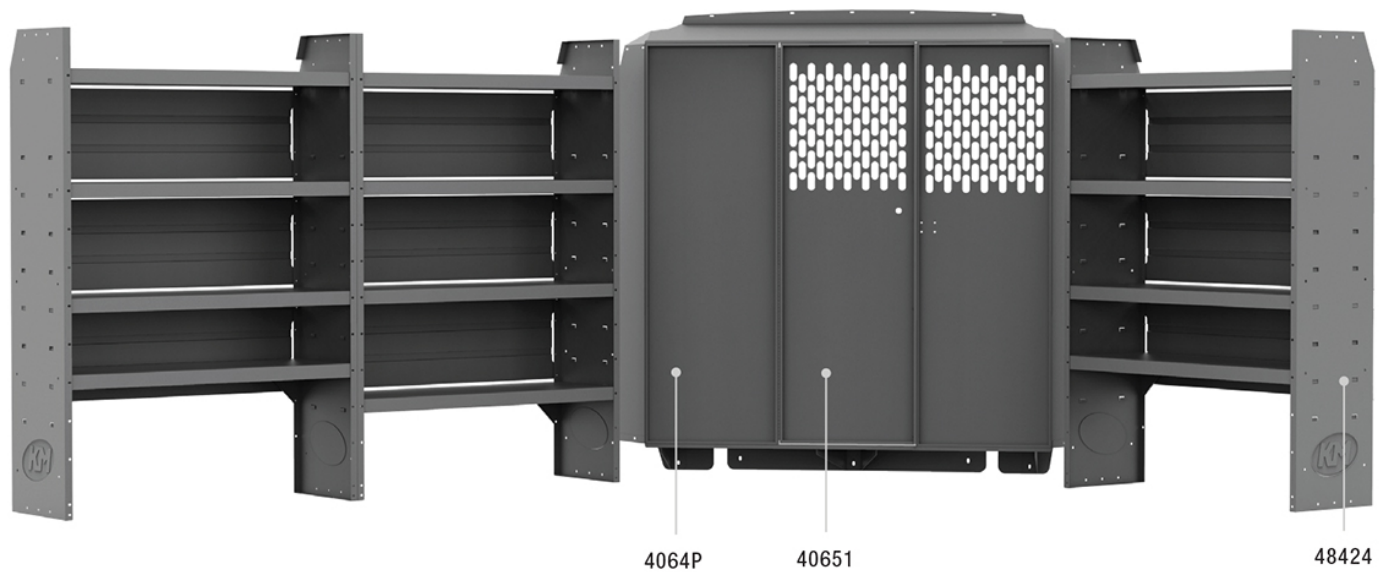

BASE 60" H SHELVES - PROMASTER 118" & 136" WB LOW/HIGH ROOF

Part # : 40PMS

Everything to get you started and a great price!

Holman Base van packages give you just the basics and a perfect platform for building your van interior, your way. Fits Ram ProMaster 1500 118WB & 136WB

PACKAGE INCLUDES

ITEM	DESCRIPTION	QTY
40651	Partition - Perforated - Sprinter Std Roof, NV High Roof, ProMaster Std/High Roof	1
4064P	Partition Wing Kit - ProMaster Low/High Roof	1
48424	Shelf Unit - 42" W x 60" H x 14" D	3