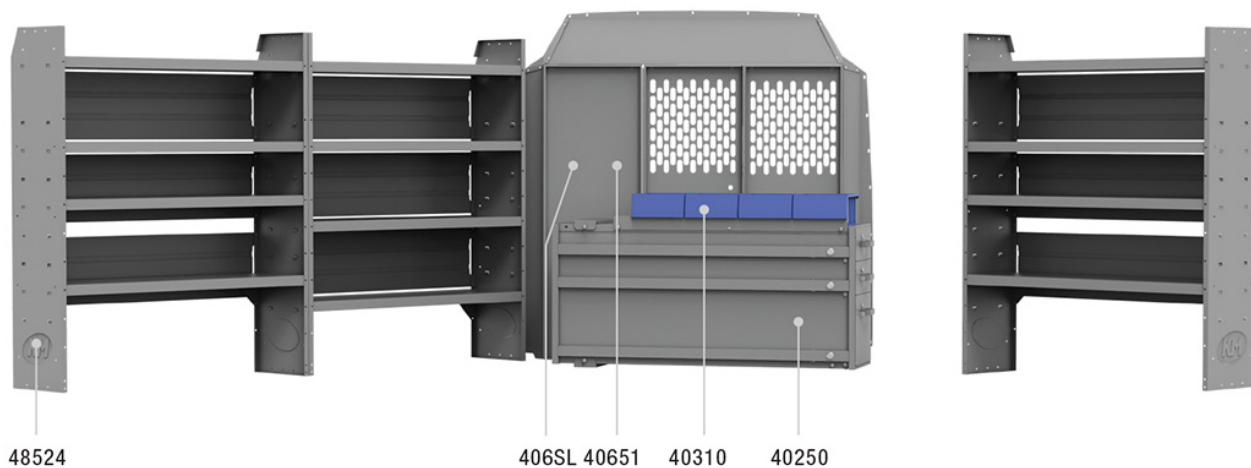

EZ ALL TRADES 60" H SHELVES - SPRINTER 144" WB STD ROOF

Part # : 46SPL

Combined shelving space and long drawer storage equal a great package

This top selling Holman shelving package takes the work out of organizing your van.

PACKAGE INCLUDES

ITEM	DESCRIPTION	QTY
40651	Partition - Perforated - Sprinter Std Roof, NV High Roof, ProMaster Std/High Roof	1
406SL	Partition Wing Kit - Sprinter Std Roof	1
48524	Shelf Unit - 52" W x 60" H x 14" D	3
40250	Drawer Unit - Long Heavy-Duty - 3 Drawers	1
40311	Small Parts Shelf Bin - 10" W Plastic	4