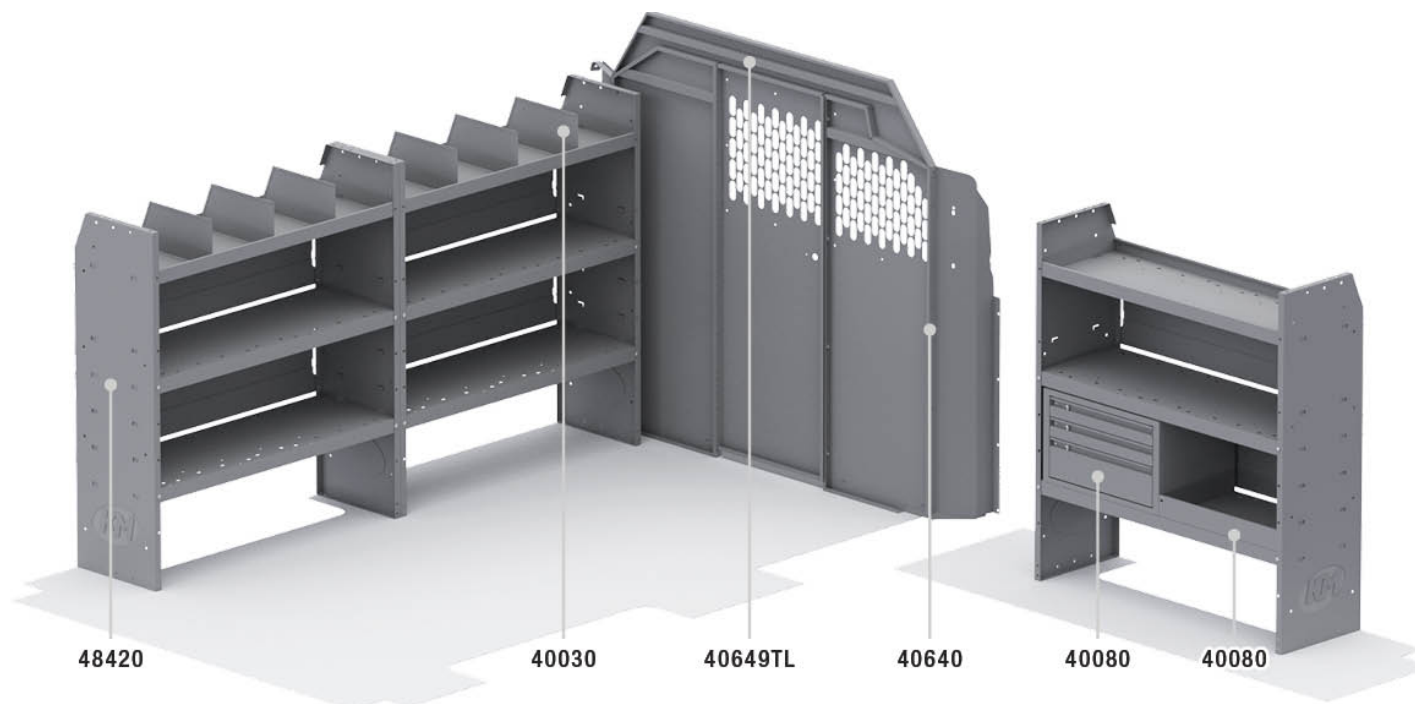

## COMMERCIAL BIN 46" H SHELVES - TRANSIT 130" WB LOW ROOF

Part # : 43TRL

### When you need more than the basics

The Kargo Master Commercial Bin Shelving Packages upgrade the Base Package with the addition of a 3 drawer storage cabinet/shelf lip combination to store small parts and/or paperwork and a set of 6 shelf dividers. Partition can be converted into a door for access to the rear cargo area with the addition of 40620 door & latch kit.

#### PACKAGE INCLUDES

ITEM	DESCRIPTION	QTY
40640	Partition - Perforated - Transit & NV Low Roof, GM, Metris	1
48420	Shelf Unit - 42" W x 46" H x 14" D	3
40080	Drawer Cabinet - 3 Drawers	1
40030	Shelf Dividers 6" Tall (Set of 6)	1
48180	Shelf Lip 20" L x 2.75" H	1
40649TL	Partition Wing Kit - Transit Low Roof	1