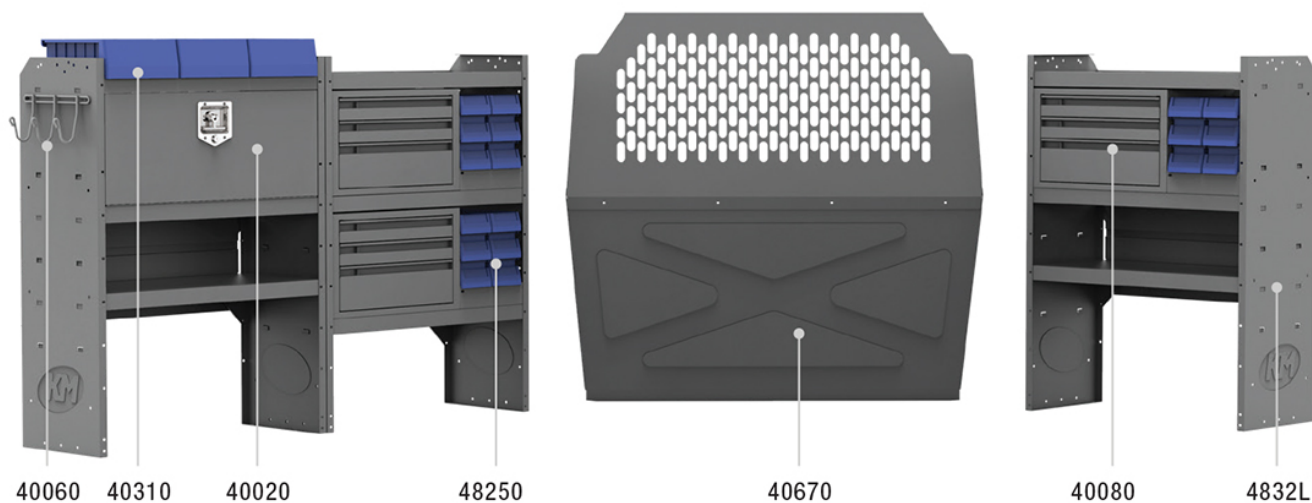

PLUMBING 43" H SHELVES - TRANSIT CONNECT

Part # : 43TCL

PACKAGE INCLUDES

ITEM	DESCRIPTION	QTY
40670	Partition - Perforated - Compact Vans	1
4832L	Shelf Unit - 32" W x 43" H x 14" D	3
40020	Shelf Door Kit 32" W	1
40080	Drawer Cabinet - 3 Drawers	3
40060	Hook - 3 Prong "J"	1
40310	Small Parts Shelf Bin - 10" W Plastic	3
48250	10" W Plastic Small Parts Bin Module (6 - 5" W Bins)	3
48301TC	Shelf Mount Kit - Transit Connect - Use with 4832L	2