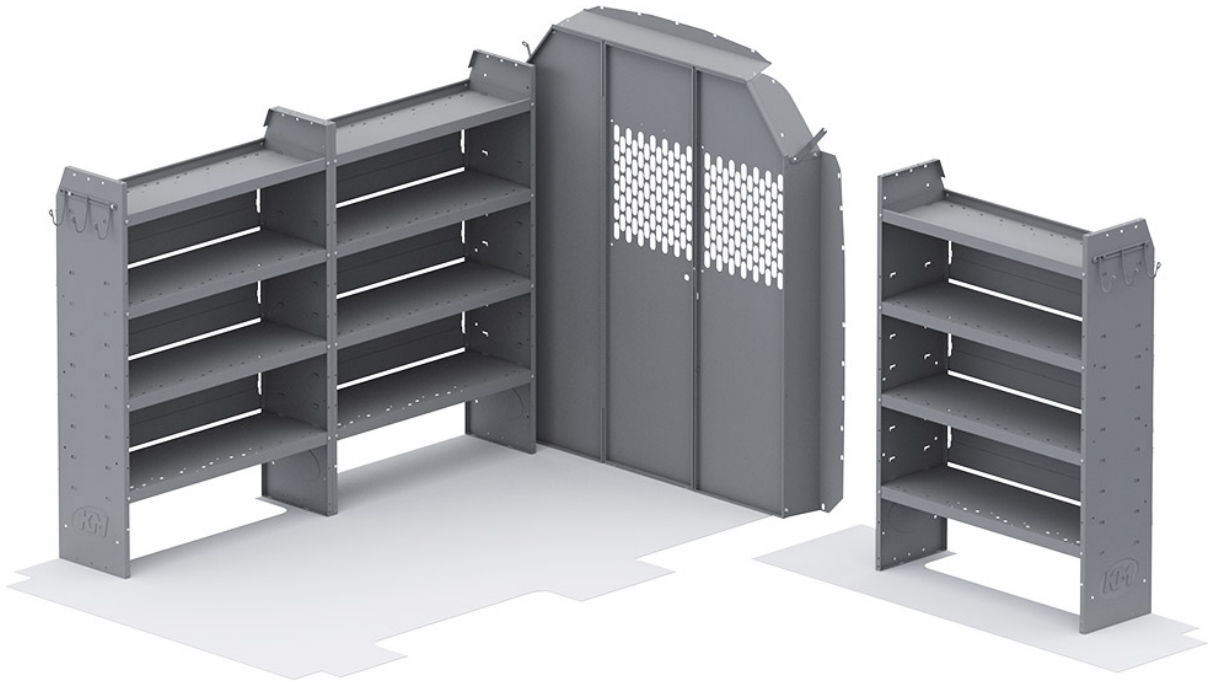

## BASE 60" H SHELVES - TRANSIT 130" WB MID ROOF

Part # : 40TRM

**Everything to get you started and a great price!**

Holman Base van packages give you just the basics and a perfect platform for building your van interior, your way.

### PACKAGE INCLUDES

ITEM	DESCRIPTION	QTY
48424	Shelf Unit - 42" W x 60" H x 14" D	3
40660	Partition - Perforated - Transit Mid/High Roof, Sprinter High Roof	1
40669TM	Partition Wing Kit - Transit Mid Roof - For use with 4066X partitions	1