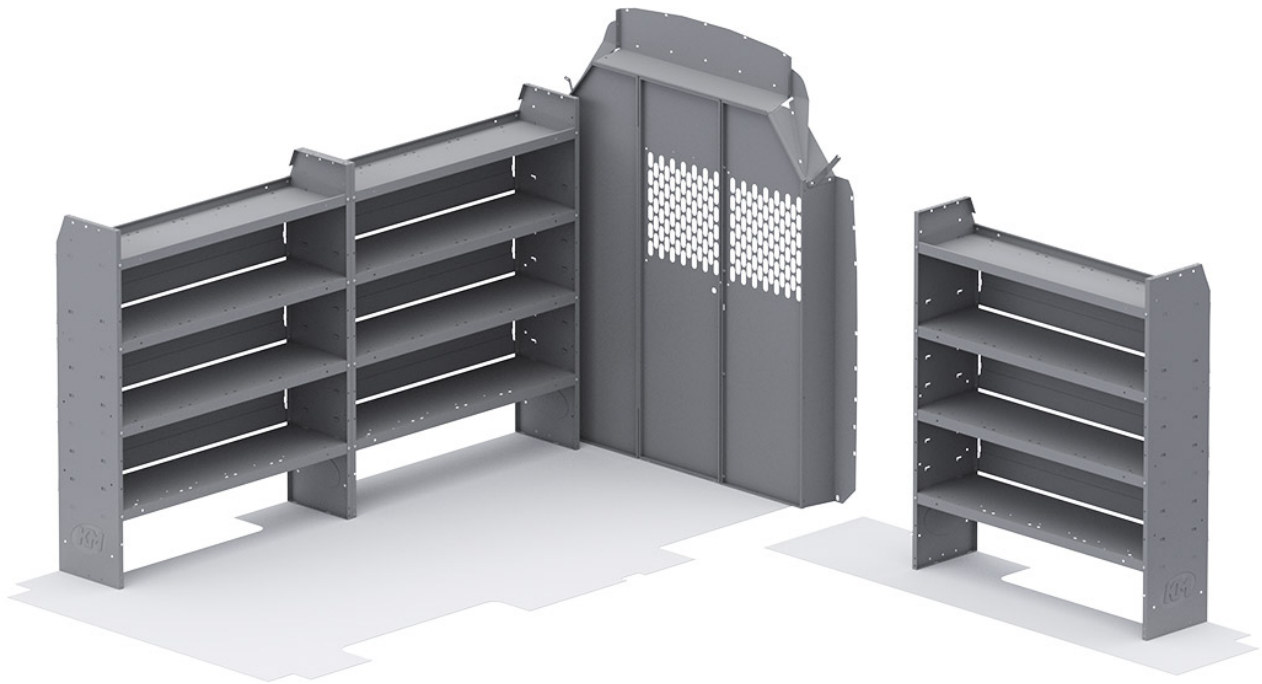

BASE 60" H SHELVES - TRANSIT 148" EXT WB HIGH ROOF

Part # : 40TLH

Everything to get you started and a great price!

Holman Base van packages give you just the basics and a perfect platform for building your van interior, your way.

PACKAGE INCLUDES

ITEM	DESCRIPTION	QTY
48524	Shelf Unit - 52" W x 60" H x 14" D	3
40660	Partition - Perforated - Transit Mid/High Roof, Sprinter High Roof	1
40669TH	Partition Wing Kit - Transit High Roof - For use with 4066X partitions	1