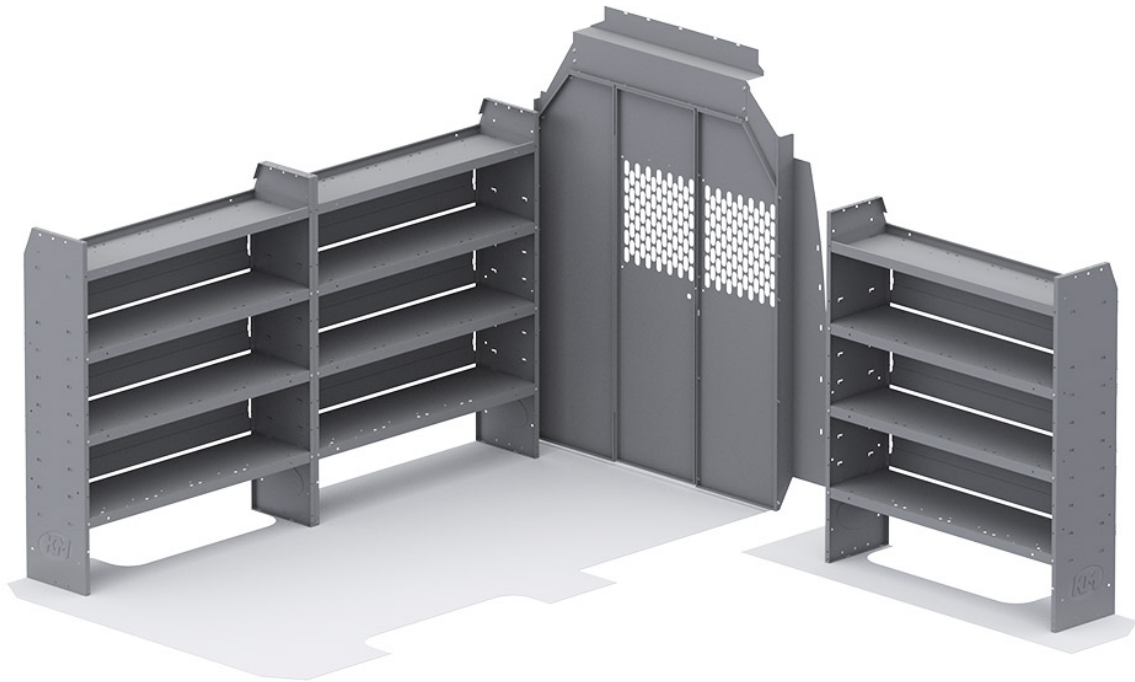

## BASE 60" H SHELVES - SPRINTER 144" WB HIGH ROOF

Part # : 40SPH

**Everything to get you started and a great price!**

Holman Base van packages give you just the basics and a perfect platform for building your van interior, your way.

### PACKAGE INCLUDES

ITEM	DESCRIPTION	QTY
48524	Shelf Unit - 52" W x 60" H x 14" D	3
40660	Partition - Perforated - Transit Mid/High Roof, Sprinter High Roof	1
40669SH	Partition Wing Kit - Sprinter High Roof - For Use With 4066X Partitions	1