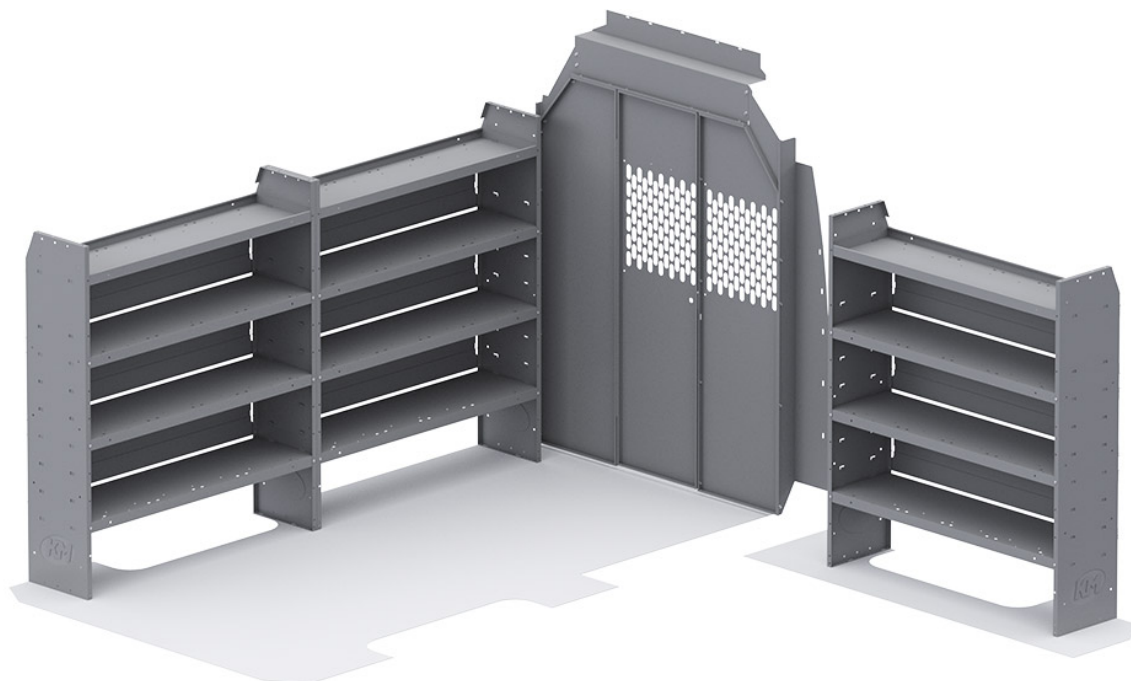

BASE 60" H SHELVES - SPRINTER 144" WB HIGH ROOF

Part # : 40SPH

Everything to get you started and a great price!

Kargo Master Base van packages give you just the basics and a perfect platform for building your van interior, your way.

PACKAGE INCLUDES

ITEM	DESCRIPTION	QTY
48524	Shelf Unit - 52" W x 60" H x 14" D	3
40660	Partition - Perforated - Transit Mid/High Roof, Sprinter High Roof	1
40669SH	Partition Wing Kit - Sprinter High Roof - For Use With 4066X Partitions	1