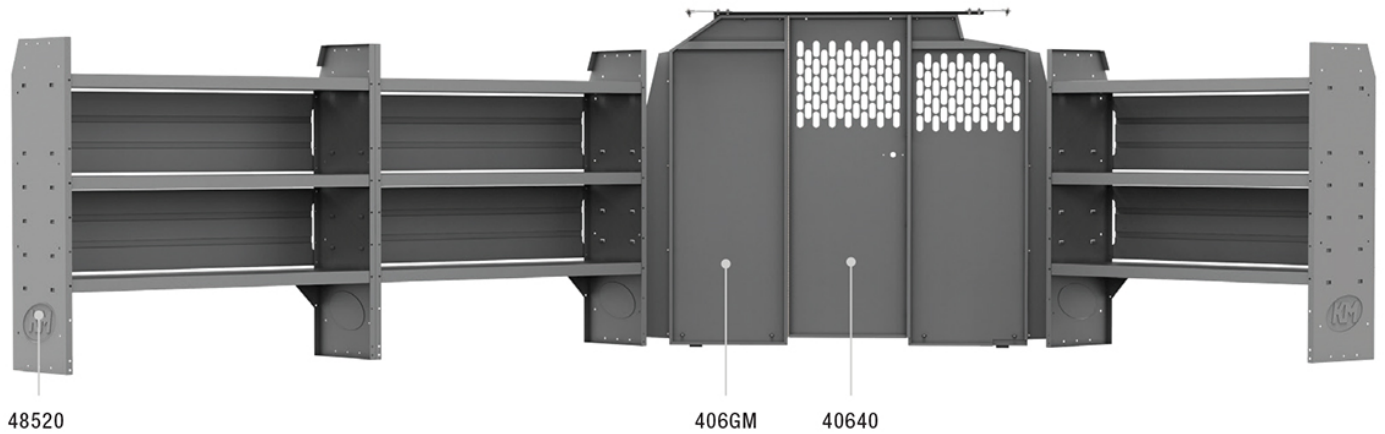

BASE 46" H SHELVES - GM 155" WB

Part # : 4013C

Everything to get you started and a great price!

Kargo Master Base van packages give you just the basics and a perfect platform for building your van interior, your way.

PACKAGE INCLUDES

| ITEM | DESCRIPTION | QTY |
|-------|--|-----|
| 40640 | Partition - Perforated - Transit & NV Low Roof, GM, Metris | 1 |
| 48520 | Shelf Unit - 52" W x 46" H x 14" D | 3 |
| 406GM | Partition Wing Kit - GM | 1 |