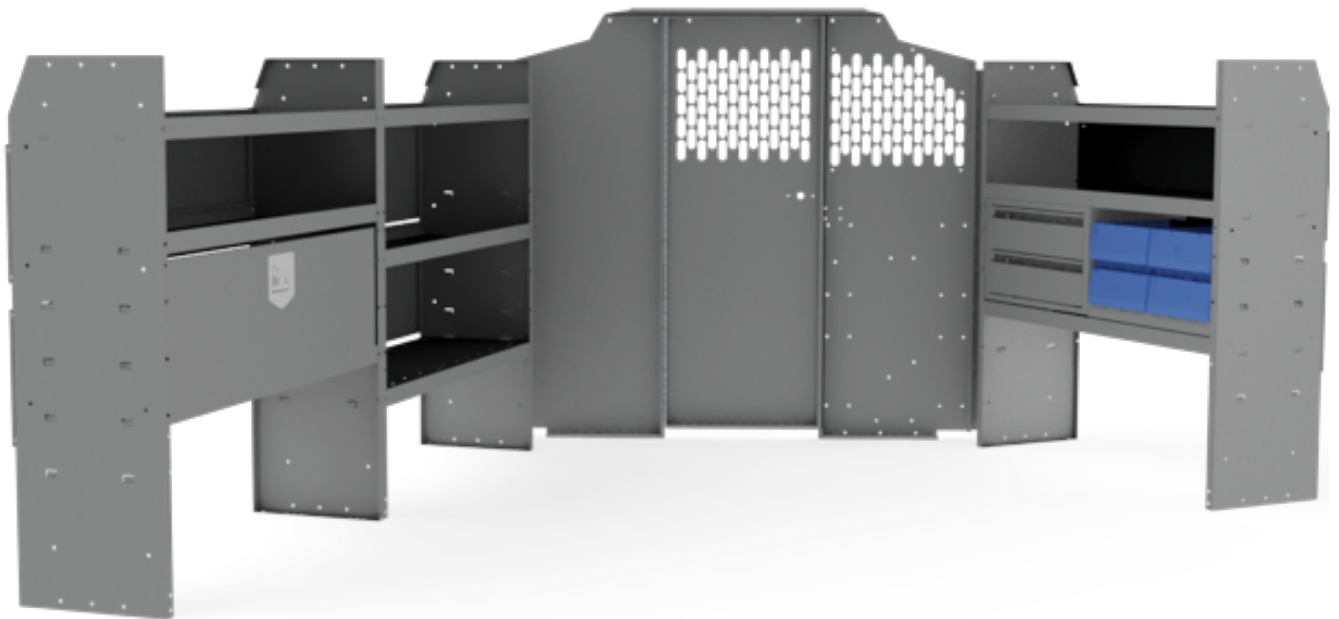

TRADESMAN SERVICE 46" H SHELVES - METRIS 126" WB

Part # : 4010M

PACKAGE INCLUDES

ITEM	DESCRIPTION	QTY
40640	Partition - Perforated - Transit & NV Low Roof, GM, Metris	1
4064M	Partition Wing Kit - Metris	1
48420	Shelf Unit - 42" W x 46" H x 14" D	2
48320	Shelf Unit - 32" W x 46" H x 14" D	1
40010	Shelf Door Kit 42" W	1
40070	Drawer Cabinet - 2 Drawers	1
48180	Shelf Lip 20" L x 2.75" H	1
40311	Small Parts Shelf Bin - 10" W Plastic	4