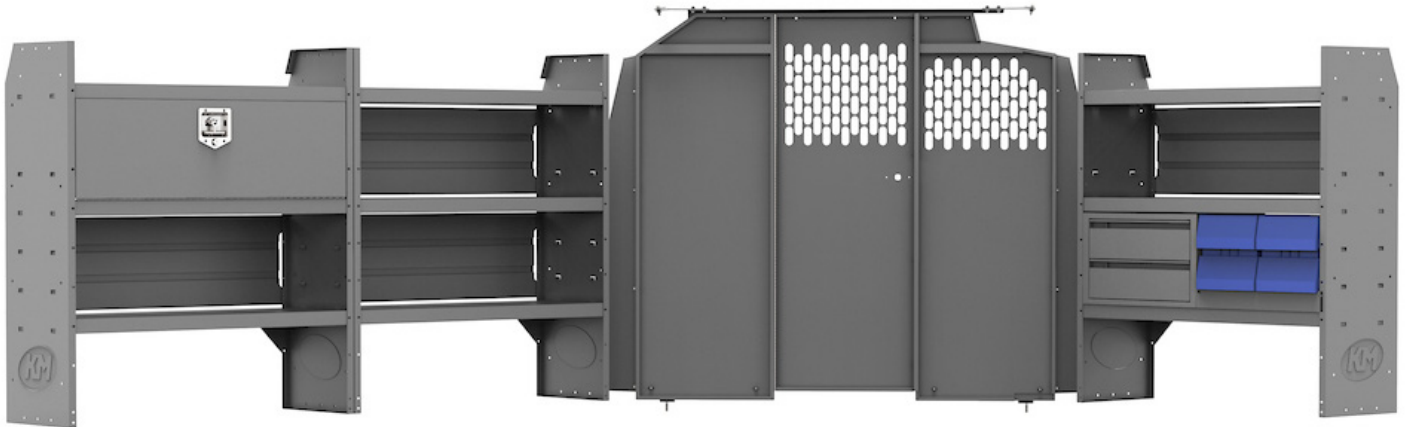

TRADESMAN SERVICE 46" H SHELVES - GM 135" WB

Part # : 4010C

PACKAGE INCLUDES

ITEM	DESCRIPTION	QTY
40640	Partition - Perforated - Transit & NV Low Roof, GM, Metris	1
48420	Shelf Unit - 42" W x 46" H x 14" D	3
40010	Shelf Door Kit 42" W	1
40070	Drawer Cabinet - 2 Drawers	1
406GM	Partition Wing Kit - GM	1
48180	Shelf Lip 20" L x 2.75" H	1
40311	Small Parts Shelf Bin - 10" W Plastic	4