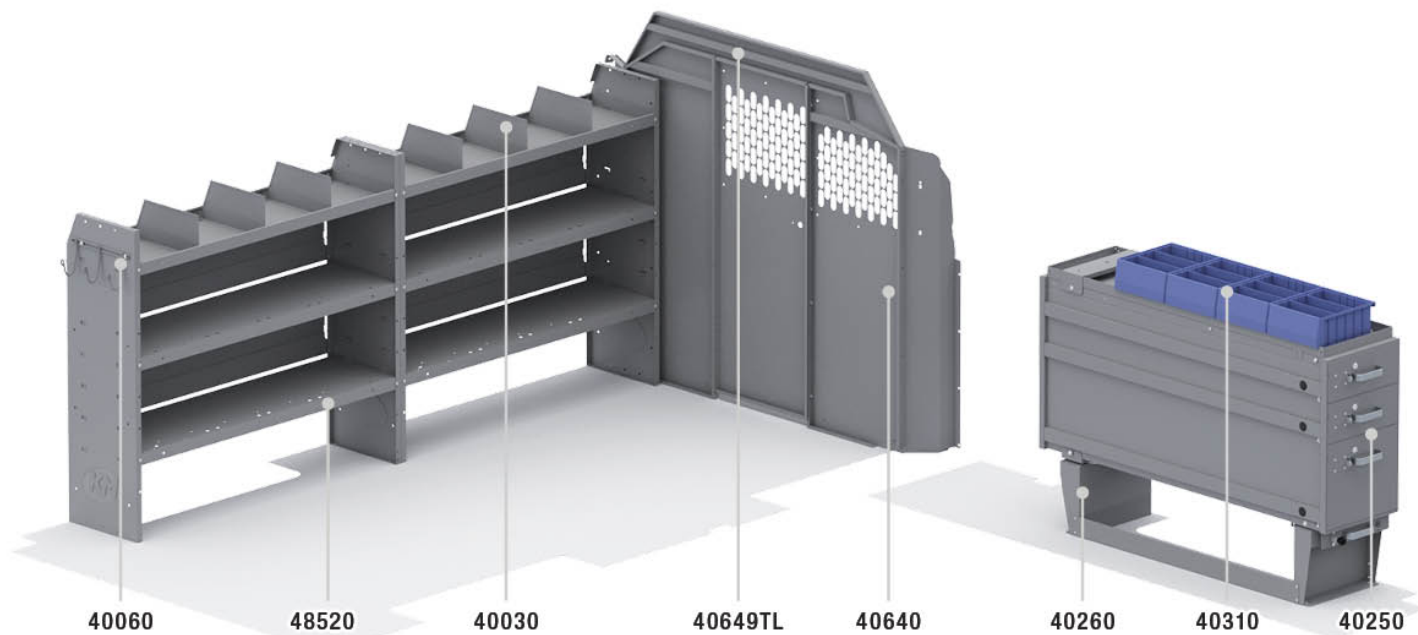

EZ GENERAL SERVICE 46" H SHELVES - TRANSIT 148" WB LOW ROOF

Part # : 48TLL

Plenty of secure storage and shelves!

The EZ General Service Package is equipped with the popular Long Drawer Pivot Pro unit and 2, 52" wide adjustable shelving units. The Pivot Pro offers the convenience of accessibility from rear door while pivoting to fit flush over wheel inside of van interior. Stand locks into rotated and non-rotated position. Long drawers extend 52" for full access to your equipment.

PACKAGE INCLUDES

ITEM	DESCRIPTION	QTY
40640	Partition - Perforated - Transit & NV Low Roof, GM, Metris	1
48520	Shelf Unit - 52" W x 46" H x 14" D	2
40260	Pivot Pro Rotating Rear Wheel Well - GM, Transit	1
40060	Hook - 3 Prong "J"	1
40030	Shelf Dividers 6" Tall (Set of 6)	1
40250	Drawer Unit - Long Heavy-Duty - 3 Drawers	1
40311	Small Parts Shelf Bin - 10" W Plastic	4
40649TL	Partition Wing Kit - Transit Low Roof	1