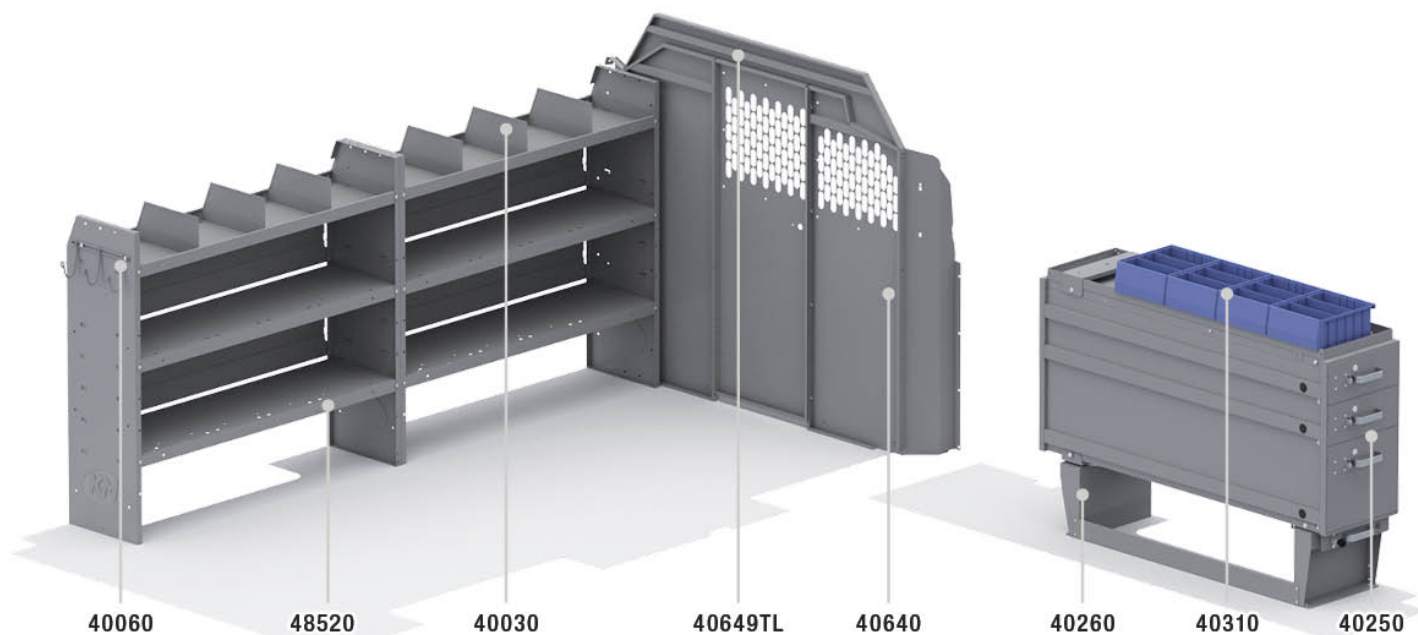

EZ GENERAL SERVICE 46" H SHELVES - TRANSIT 146" WB LOW ROOF

Part # : 48TLL

Plenty of secure storage and shelves!

The EZ General Service Package is equipped with the popular Long Drawer Pivot Pro unit and 2, 52" wide adjustable shelving units. The Pivot Pro offers the convenience of accessibility from rear door while pivoting to fit flush over wheel inside of van interior. Stand locks into rotated and non-rotated position. Long drawers extend 52" for full access to your equipment.

PACKAGE INCLUDES

ITEM	DESCRIPTION	QTY
40640	Partition - Perforated - Transit & NV Low Roof, GM, Metris	1
48520	Shelf Unit - 52" W x 46" H x 14" D	2
40260	Pivot Pro Rotating Rear Wheel Well - GM, Transit	1
40060	Hook - 3 Prong "J"	1
40310	Small Parts Shelf Bin - 10" W Plastic	4
40030	Shelf Dividers 6" Tall (Set of 6)	1
40250	Drawer Unit - Long Heavy-Duty - 3 Drawers	1
40649TL	Partition Wing Kit - Transit Low Roof	1