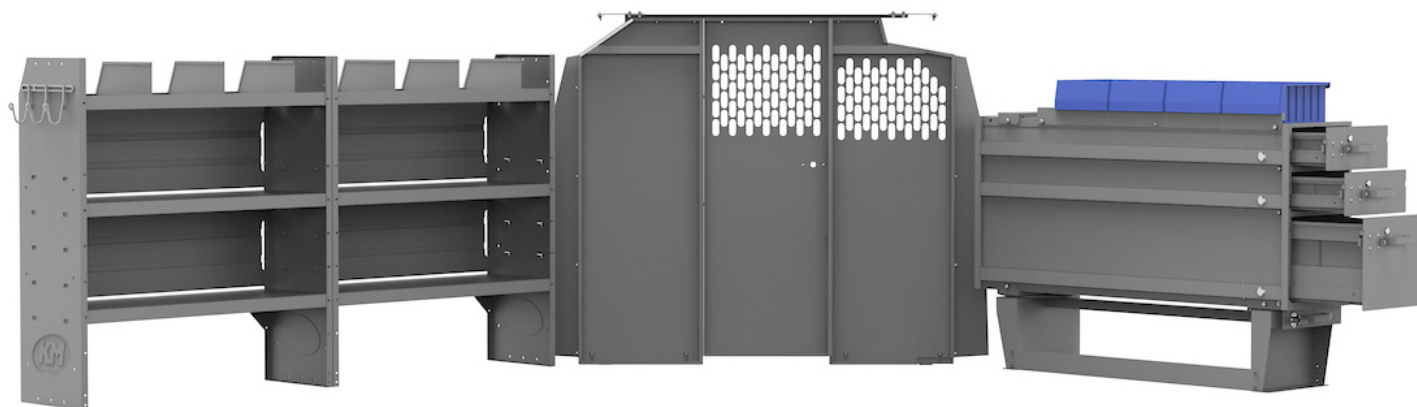

EZ GENERAL SERVICE 46" H SHELVES - GM 135" WB

Part # : 4007C

Plenty of secure storage and shelves!

The EZ General Service Package is equipped with the popular Long Drawer Pivot Pro unit and 2, 42" wide adjustable shelving units. The Pivot Pro offers the convenience of accessibility from rear door while pivoting to fit flush over wheel inside of van interior. Stand locks into rotated and non-rotated position. Long drawers extend 52" for full access to your equipment.

PACKAGE INCLUDES

ITEM	DESCRIPTION	QTY
40640	Partition - Perforated - Transit & NV Low Roof, GM, Metris	1
48420	Shelf Unit - 42" W x 46" H x 14" D	2
40250	Drawer Unit - Long Heavy-Duty - 3 Drawers	1
40260	Pivot Pro Rotating Rear Wheel Well - GM, Transit	1
40060	Hook - 3 Prong "J"	1
40030	Shelf Dividers 6" Tall (Set of 6)	1
406GM	Partition Wing Kit - GM	1
40311	Small Parts Shelf Bin - 10" W Plastic	4