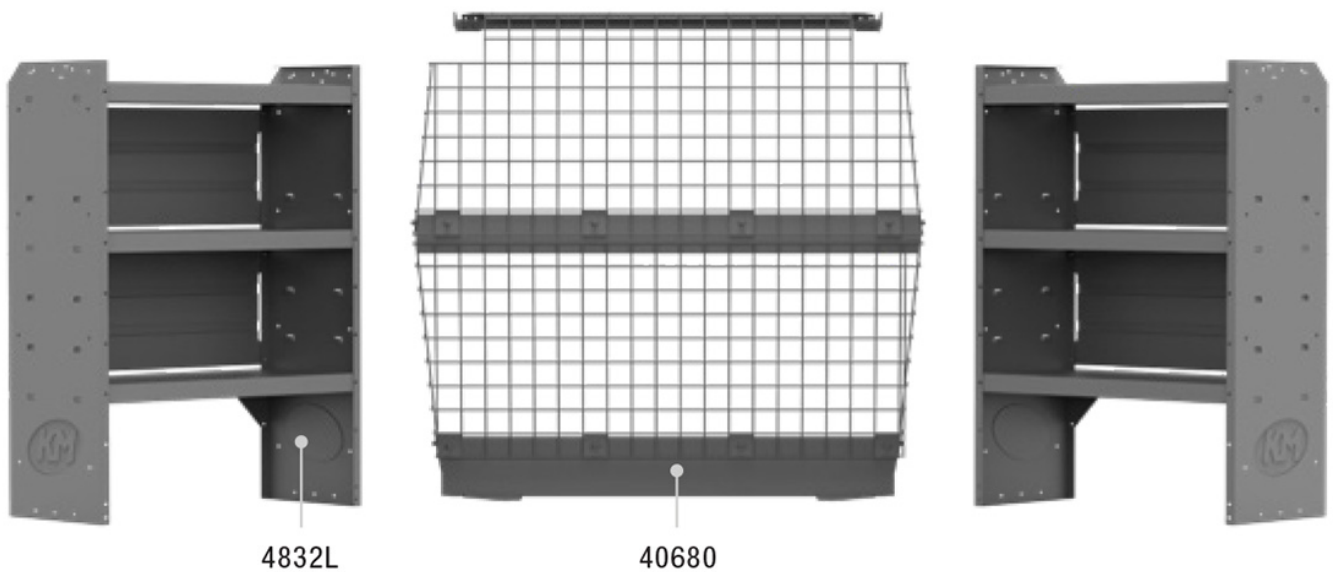

COMMERCIAL 43" H SHELVES WIRE PARTITION - NV200 115" WB

Part # : 407CE

Start with the basics

The Holman Commercial Shelving Package gives you the basic for building your van exactly the way you want. Add accessories and additional shelving for a one of a kind custom package or keep it simple. The choice is yours.

PACKAGE INCLUDES

ITEM	DESCRIPTION	QTY
40680	Partition - Wire - Compact Vans	1
4832L	Shelf Unit - 32" W x 43" H x 14" D	2
48301NC	Shelf Mount Kit - NV200 - Use with 4832L	2