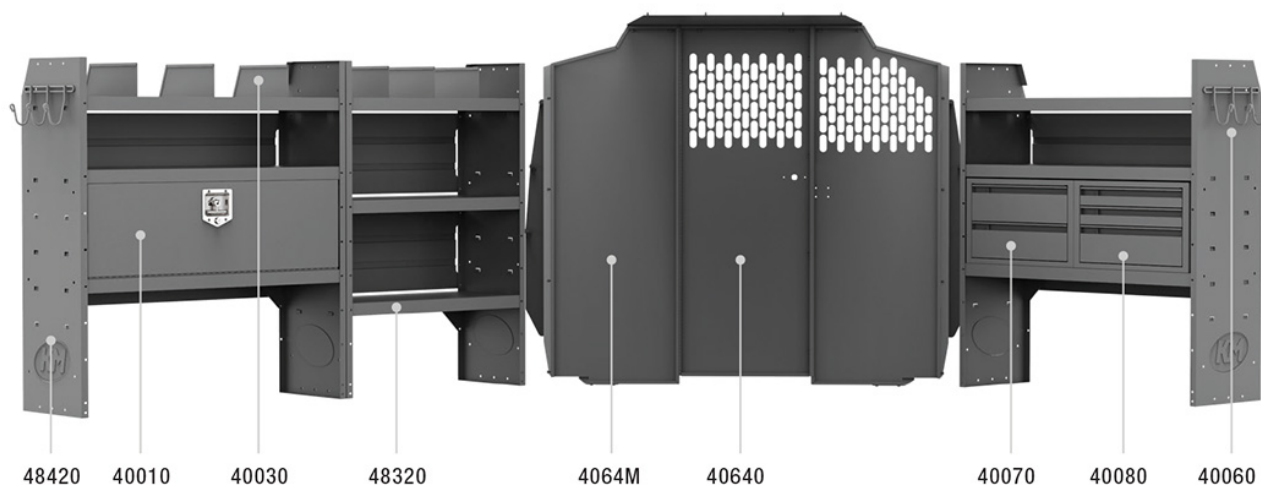

GENERAL SERVICE 46" H SHELVES - METRIS 126" WB

Part # : 4004M

Essentials for a well organized van

This package is well equipped with generous open shelf space and plenty of organized small parts storage with stackable & dividable plastic bins. Locking door kits provide added security for your expensive tools and equipment.

PACKAGE INCLUDES

ITEM	DESCRIPTION	QTY
40640	Partition - Perforated - Transit & NV Low Roof, GM, Metris	1
4064M	Partition Wing Kit - Metris	1
48420	Shelf Unit - 42" W x 46" H x 14" D	2
48320	Shelf Unit - 32" W x 46" H x 14" D	1
40010	Shelf Door Kit 42" W	1
40070	Drawer Cabinet - 2 Drawers	1
40080	Drawer Cabinet - 3 Drawers	1
40060	Hook - 3 Prong "J"	2
40030	Shelf Dividers 6" Tall (Set of 6)	1