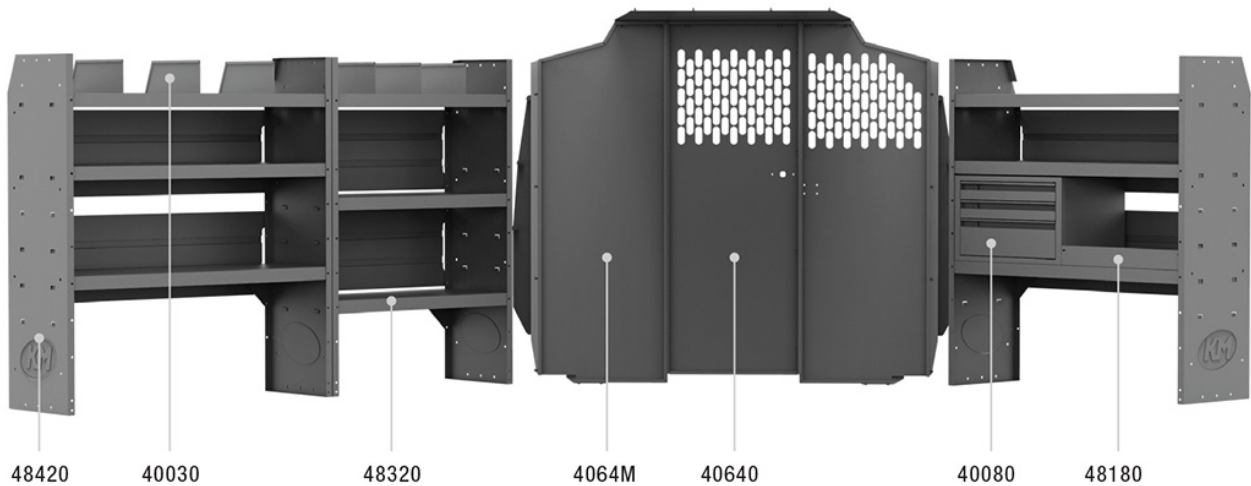

COMMERCIAL BIN 46" H SHELVES - METRIS 126" WB

Part # : 4003M

When you need more than the basics

The Kargo Master Commercial Bin Shelving Packages upgrade the Base Package with the addition of a 3 drawer storage cabinet/shelf lip combination to store small parts and/or paperwork and a set of 6 shelf dividers. Partition can be converted into a door for access to the rear cargo area with the addition of 40620 door & latch kit.

PACKAGE INCLUDES

ITEM	DESCRIPTION	QTY
40640	Partition - Perforated - Transit & NV Low Roof, GM, Metris	1
4064M	Partition Wing Kit - Metris	1
48420	Shelf Unit - 42" W x 46" H x 14" D	2
48320	Shelf Unit - 32" W x 46" H x 14" D	1
40080	Drawer Cabinet - 3 Drawers	1
40030	Shelf Dividers 6" Tall (Set of 6)	1
48180	Shelf Lip 20" L x 2.75" H	1